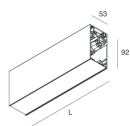

HERO B: MOD.CIECO 1120 BIA

1087A6.01