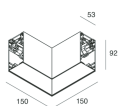

HERO B: MOD.CIECO ANG.DX 150 BIA

1087A5.01