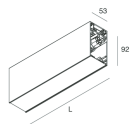

HERO B

108745.01H + 108902.99

novalux
ITALIAN LIGHTING DESIGN SINCE 1948

COMPLETION ACCESSORIES

HERO B: MOD.CIECO 250 BIA

1087A3.01