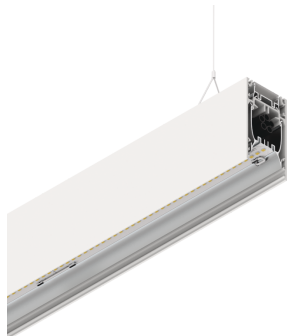

## Features

Use: Indoor  
Type of installation: SUSPENDED  
Emission: DIRECT/INDIRECT  
Optics: OPAL  
Colour: WHITE  
Dimming: DALI  
Emergency: NO  
L: 1400mm  
A: 53mm  
H: 92mm  
Made in: ITALY  
Warranty: 5 years  
Weight: 5kg