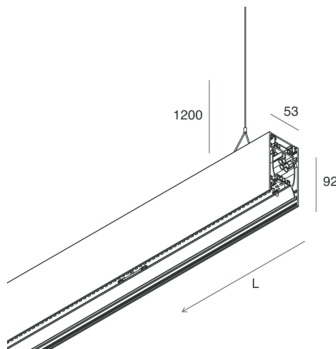

## Features

Use: Indoor  
Type of installation: SUSPENDED  
Emission: DIRECT/INDIRECT  
Optics: OPAL  
Colour: WHITE  
Dimming: DALI  
Emergency: NO  
L: 1400mm  
A: 53mm  
H: 92mm  
Made in: ITALY  
Warranty: 5 years  
Weight: 5kg