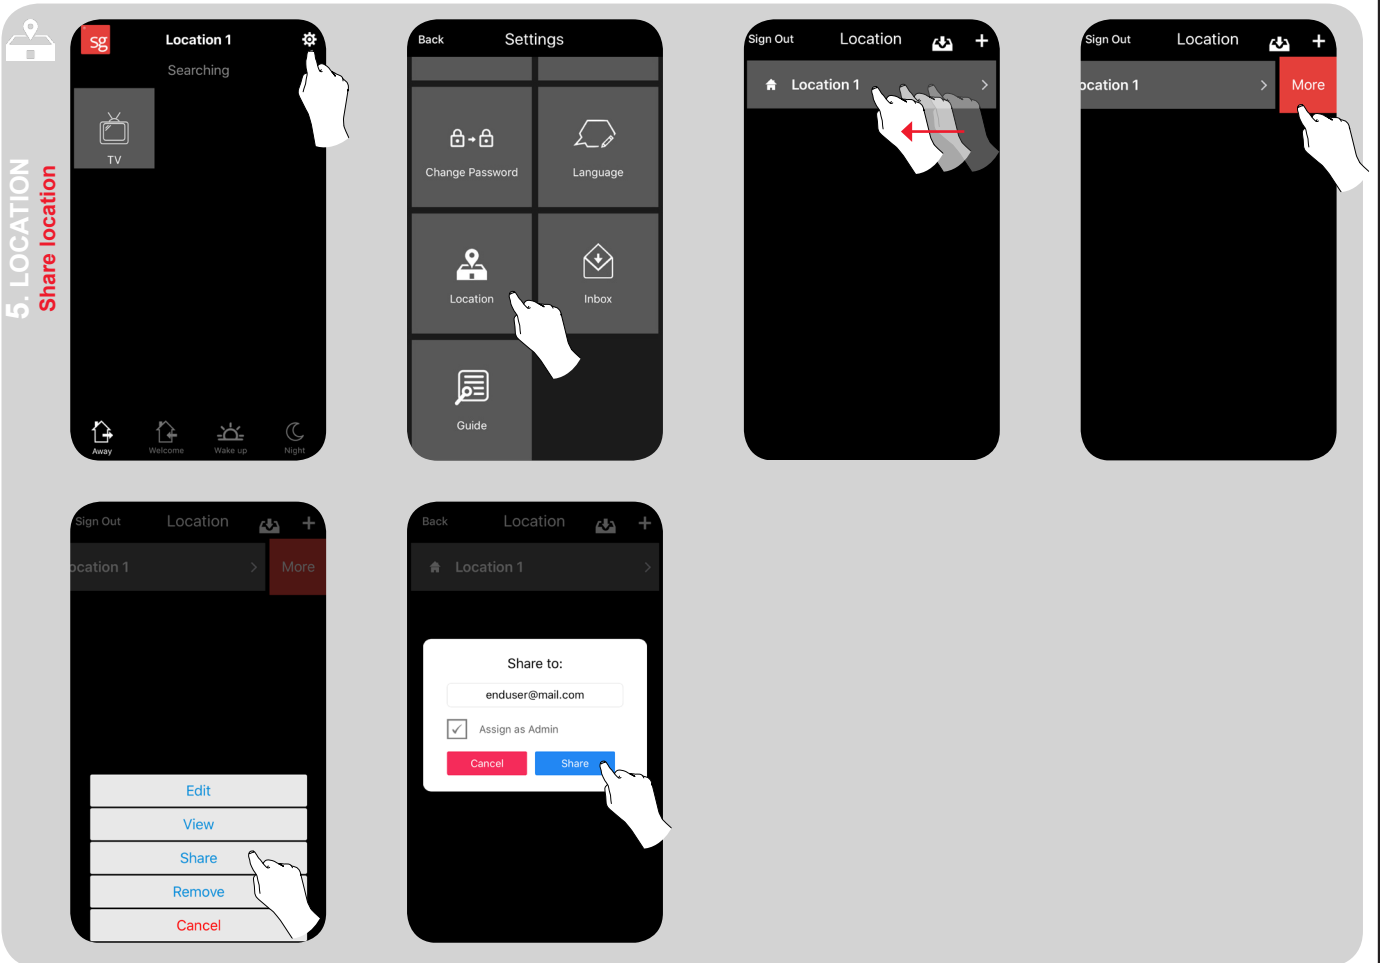

2. LOCATION create location

3. MANAGE DEVICE add dimmers

4. GROUP create group

5. LOCATION Share location

LEDDIM Guide

<http://www.sg-as.no/leddim/>

Android LEDDim Guide

1. REGISTER create account

2. LOCATION create location

3. MANAGE DEVICE add dimmers

4. GROUP create group

5. LOCATION Share location