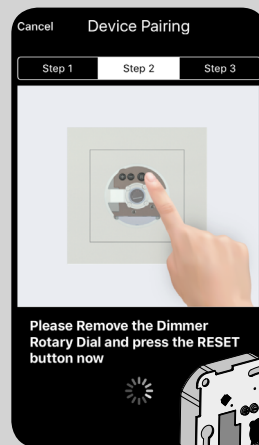

2. LOCATION create location

3. MANAGE DEVICE add dimmers

4. GROUP create group

5. LOCATION Share location

LEDDIM Guide

<http://www.sg-as.no/leddim/>

Android LEDDim Guide

1. REGISTER create account