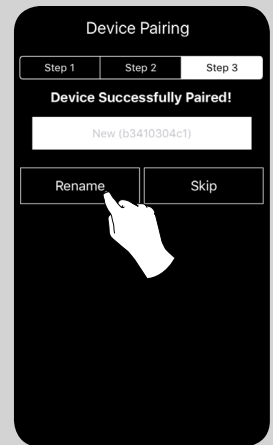

2. LOCATION create location

3. MANAGE DEVICE add dimmers

4. GROUP create group

5. LOCATION Share location

LEDDIM Guide

<http://www.sg-as.no/leddim/>

Android LEDDim Guide

1. REGISTER create account