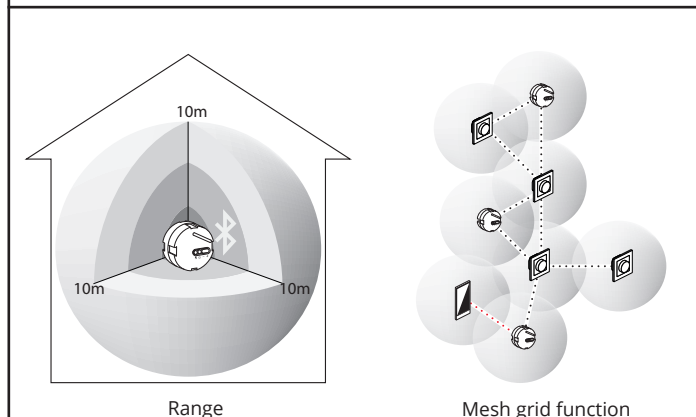

NORWAY SG Armaturen AS
Tlf:+47 37 50 03 00
firmapost@sg-as.no
www.sg-as.no

DENMARK SG Armaturen A/S
Tel: +45 70 70 72 13
info@sg-as.dk
www.sg-as.dk

SWEDEN SG Armaturen AB
Tel: +46 31 81 71 10
info@sg-ab.se
www.sg-ab.se

FINLAND SG Armaturen Oy
info@sg-oy.fi
www.sg-oy.fi

FRANCE SG Lighting SA/NV
Tel: +33(0) 4 94 93 00 00
info.france@sglighting.fr
www.sglighting.net

BENELUX SG Lighting SA/NV
Tel: +32(0) 15 20 72 71
info.benelux@sglighting.net
www.sglighting.net

GERMANY SG Leuchten GmbH
Tel: +49 40 23 99 44 59
info@sg-leuchten.de
www.sg-leuchten.de

INTERNATIONAL SG Lighting Co Ltd.
Tel: +86 769 88 49 20 88
cindy@sgdgc.com
www.sg-as.com