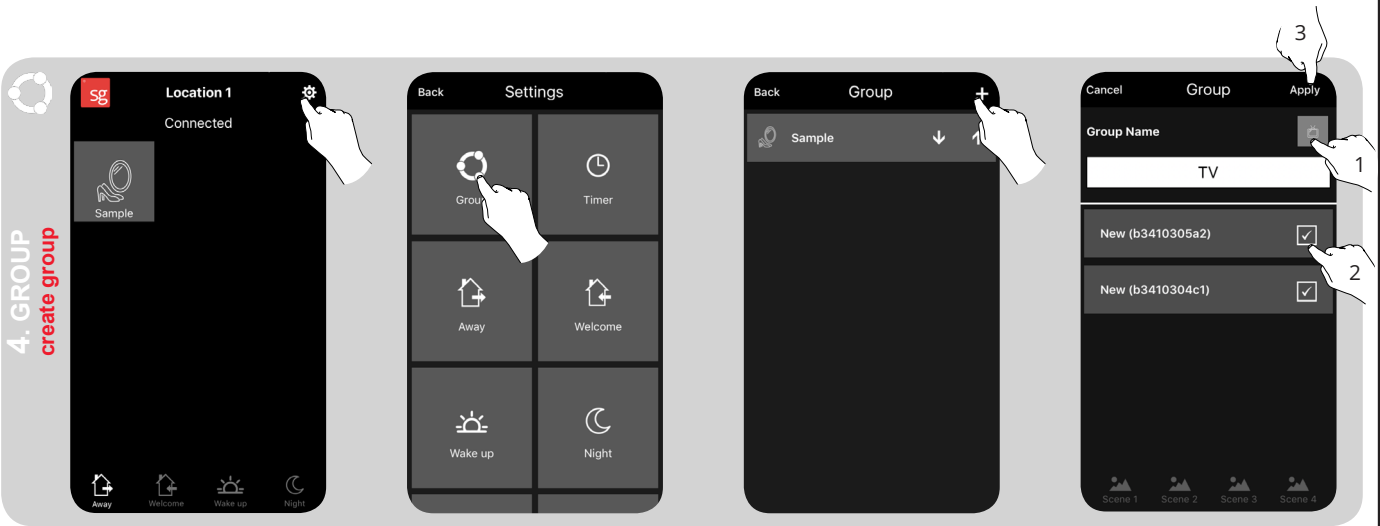

2. LOCATION create location

3. MANAGE DEVICE add dimmers

4. GROUP create group

5. LOCATION Share location

LEDDIM Guide

<http://www.sg-as.no/leddim/>

Android LEDDim Guide

1. REGISTER create account