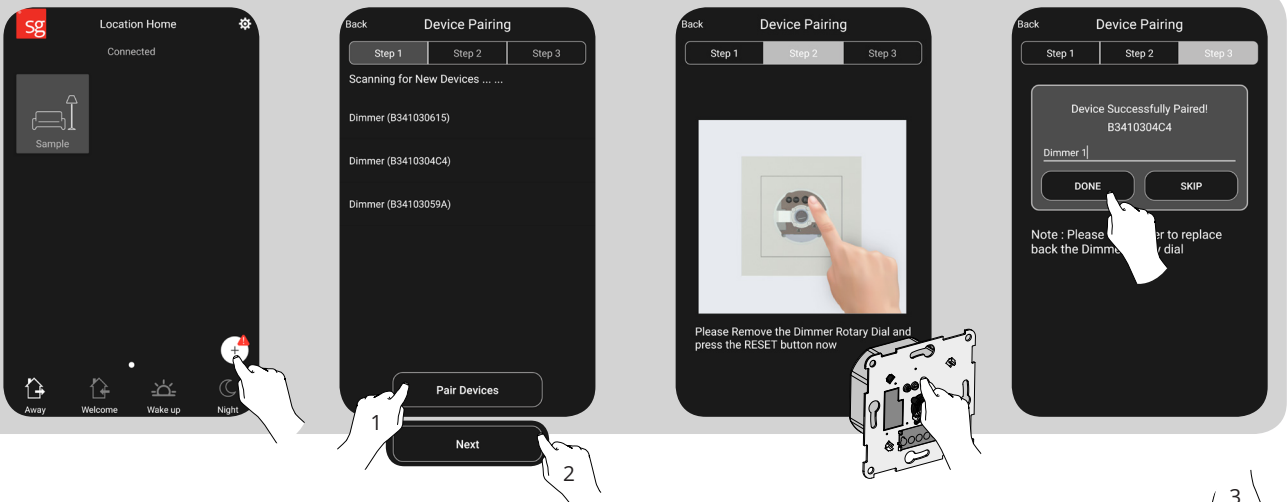

2. LOCATION create location

3. MANAGE DEVICE add dimmers

4. GROUP create group

5. LOCATION Share location

LEDDIM Guide

<http://www.sg-as.no/leddim/>

Android LEDDim Guide

1. REGISTER create account

2. LOCATION create location

3. MANAGE DEVICE add dimmers

4. GROUP create group

5. LOCATION Share location