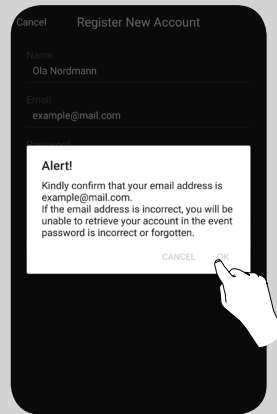

2. LOCATION create location

3. MANAGE DEVICE add dimmers

4. GROUP create group

5. LOCATION Share location

LEDDIM Guide

<http://www.sg-as.no/leddim/>

Android LEDDim Guide

1. REGISTER create account