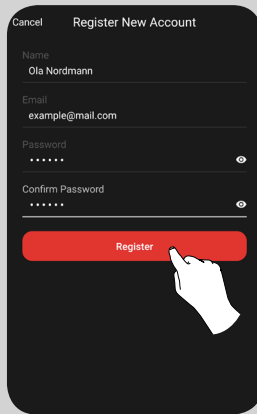

2. LOCATION create location

3. MANAGE DEVICE add dimmers

4. GROUP create group

5. LOCATION Share location

LEDDIM Guide

<http://www.sg-as.no/leddim/>

Android LEDDim Guide

1. REGISTER create account

2. LOCATION create location

3. MANAGE DEVICE add dimmers

4. GROUP create group

5. LOCATION Share location