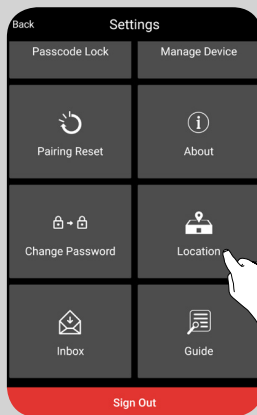

2. LOCATION create location

3. MANAGE DEVICE add dimmers

4. GROUP create group

5. LOCATION Share location

LEDDIM Guide

<http://www.sg-as.no/leddim/>

Android LEDDim Guide

1. REGISTER create account

2. LOCATION create location

3. MANAGE DEVICE add dimmers

4. GROUP create group

5. LOCATION Share location