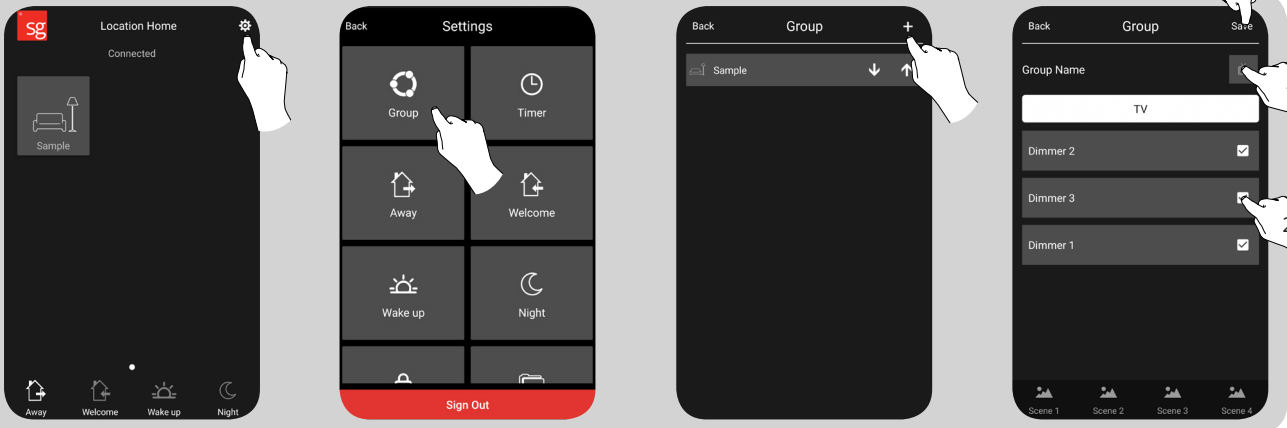

2. LOCATION create location

3. MANAGE DEVICE add dimmers

4. GROUP create group

5. LOCATION Share location

LEDDIM Guide

<http://www.sg-as.no/leddim/>

Android LEDDim Guide

1. REGISTER create account

2. LOCATION create location

3. MANAGE DEVICE add dimmers

4. GROUP create group

5. LOCATION Share location