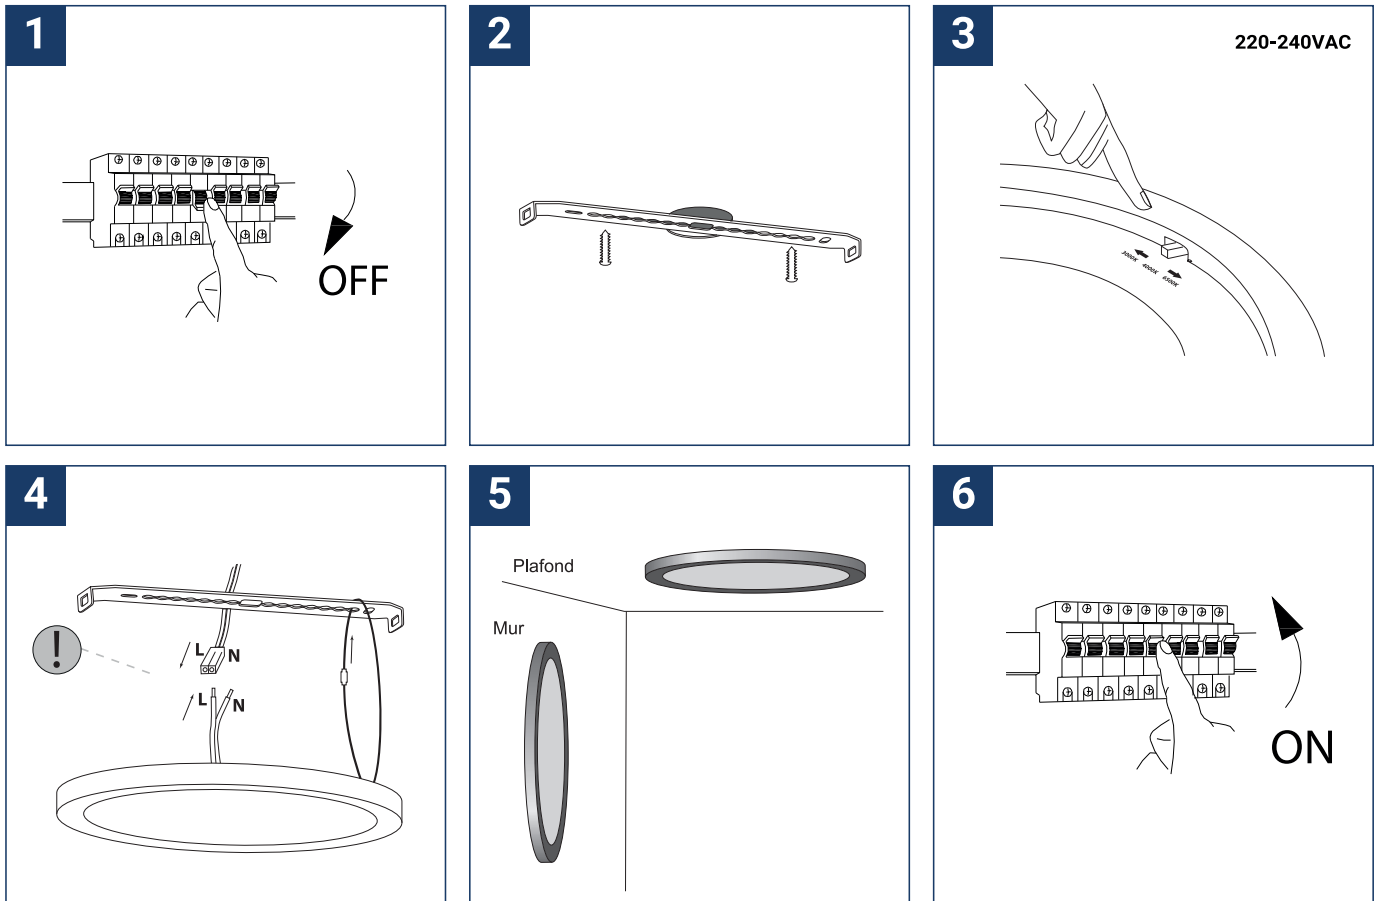

Ref : 77492-77554-77565-77674

Montage en saillie

<https://www.miidex.com/283-connecteurs-etanches-et-boites-de-derivation>

FR
Cet appareil
et ses accessoires
se recyclent

À DÉPOSER
EN MAGASIN

À DÉPOSER
EN DÉCHÈTERIE

OU