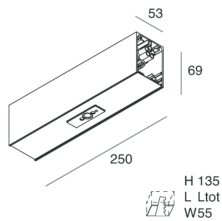

H: 69mm

Made in: ITALY

Warranty: 5 years

Tech data

IP: 40

Insulation class: I

Supply voltage: 220-240V 50/60Hz

[View more product info](#)