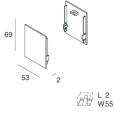

HERO

108682.02

novalux
ITALIAN LIGHTING DESIGN SINCE 1948

COMPLETION ACCESSORIES

HERO: COPPIA TESTATE NE

108684.02