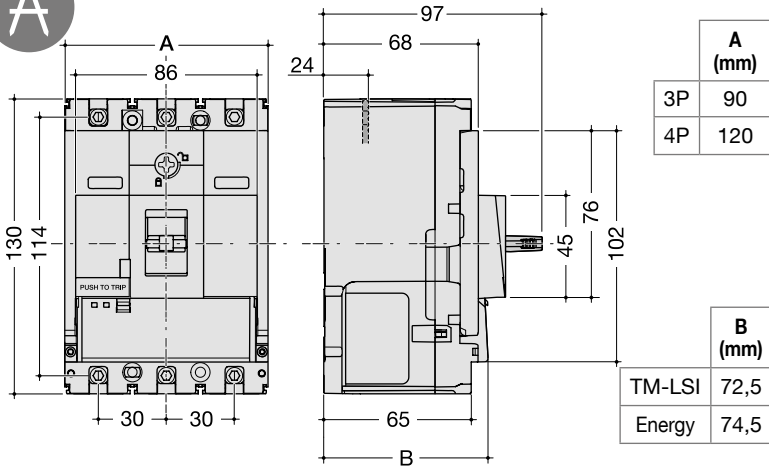

6LE001625Ac

h3+

P160

3P-4P

x2

x2 (3P)
x3 (4P)

TRIP → OFF → ON → TRIP → OFF

Click!

HYS014H (3P)

HYS015H (4P)

HYS031H (3P 16-50A)
HYS032H (4P 16-50A)

HYS131H (3P 63-160A)
HYS132H (4P 63-160A)

HYS001H (3P)
HYS002H(4P)

+

	min.	max.
	(mm ²)	
	25	70
	25	95

HYS005H (3P)
HYS006H (4P)

+

	min.	max.
	(mm ²)	
	35	95
	35	120

HYS055H (3P)
HYS056H (4P)

+

	min.	max.
	(mm ²)	
	4	16
	4	25

		H (mm)	
		50	100
3P/4P		HYS019H	HYT019H

HYS050H (3P)
HYS051H (4P)

HYS021H (3P)
HYS022H (4P)

HYS052H (3P)
HYS053H (4P)

HYS023H (3P)
HYS024H (4P)

HYS025H (3P)
HYS026H (4P)

1

2

3

		L (mm)
3P		107
4P		142

 This section is for notes. It begins with a clipboard icon in a circle. Below it are 20 horizontal lines for writing.