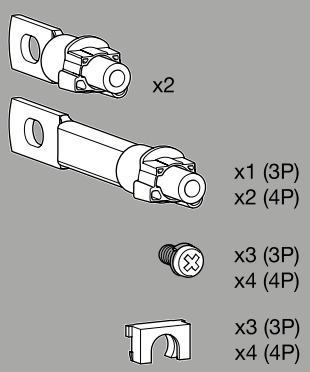

HYS031H (3P 16-50A)
HYS032H (4P 16-50A)