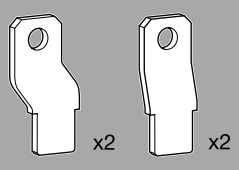

6LE001625Ac

h3+

P160

3P-4P

x2

x2 (3P)
x3 (4P)

TRIP → OFF → ON → TRIP → OFF

Click!

HYS014H (3P)

HYS015H (4P)

HYS031H (3P 16-50A)
HYS032H (4P 16-50A)

HYS131H (3P 63-160A)
HYS132H (4P 63-160A)

HYS001H (3P)
HYS002H(4P)

+

	min.	max.
	(mm ²)	
	25	70
	25	95

HYS005H (3P)
HYS006H (4P)

+

	min.	max.
	(mm ²)	
	35	95
	35	120

HYS055H (3P)
HYS056H (4P)

+

	min.	max.
	(mm ²)	
	4	16
	4	25

		H (mm)	
		50	100
3P/4P		HYS019H	HYT019H

HYS050H (3P)
HYS051H (4P)

HYS021H (3P)
HYS022H (4P)

HYS052H (3P)
HYS053H (4P)

HYS023H (3P)
HYS024H (4P)

HYS025H (3P)
HYS026H (4P)

1

2

3

		L (mm)
3P		107
4P		142

 This section is for notes. It begins with a clipboard icon in a circle. Below it are 20 horizontal lines for writing.