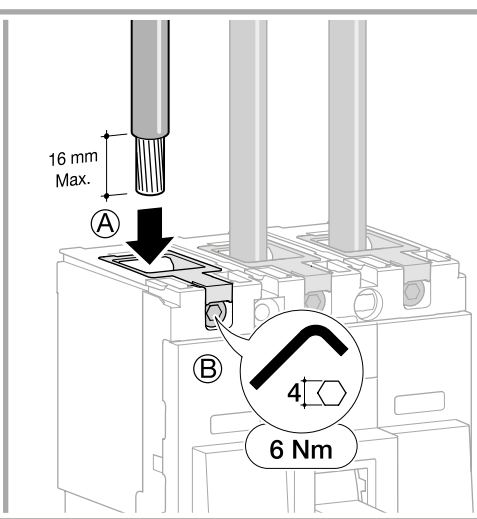

6LE001625Ac

h3+

P160

3P-4P

x2

x2 (3P)
x3 (4P)

TRIP → OFF → ON → TRIP → OFF

Click!

HYS014H (3P)

HYS015H (4P)

HYS031H (3P 16-50A)
HYS032H (4P 16-50A)

HYS131H (3P 63-160A)
HYS132H (4P 63-160A)

HYS001H (3P)
HYS002H(4P)

+

	min.	max.
	(mm ²)	
	25	70
	25	95

HYS005H (3P)
HYS006H (4P)

+

	min.	max.
	(mm ²)	
	35	95
	35	120

HYS055H (3P)
HYS056H (4P)

+

	min.	max.
	(mm ²)	
	4	16
	4	25

		H (mm)	
		50	100
3P/4P		HYS019H	HYT019H

HYS050H (3P)
HYS051H (4P)

HYS021H (3P)
HYS022H (4P)

HYS052H (3P)
HYS053H (4P)

HYS023H (3P)
HYS024H (4P)

HYS025H (3P)
HYS026H (4P)

1

2

3

		L (mm)
3P		107
4P		142

 This section is for notes. It begins with a clipboard icon in a circle. Below it are 20 horizontal lines for writing.