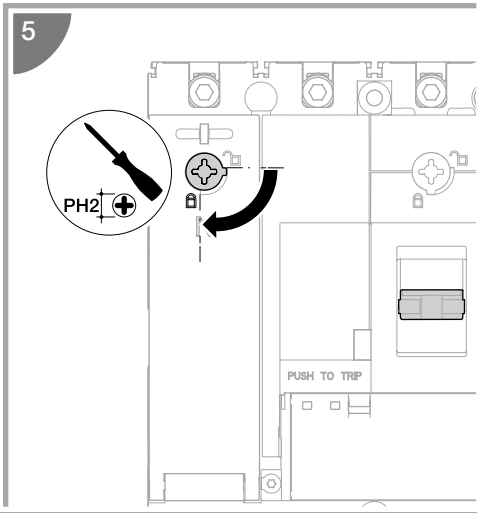

6LE001625Ac

h3+

P160

3P-4P

x2

x2 (3P)
x3 (4P)

TRIP → OFF → ON → TRIP → OFF

Click!

HYS014H (3P)

HYS015H (4P)

HYS031H (3P 16-50A)
HYS032H (4P 16-50A)

HYS131H (3P 63-160A)
HYS132H (4P 63-160A)

HYS001H (3P)
HYS002H(4P)

+

	min.	max.
	(mm ²)	
	25	70
	25	95

HYS005H (3P)
HYS006H (4P)

+

	min.	max.
	(mm ²)	
	35	95
	35	120

HYS055H (3P)
HYS056H (4P)

+

	min.	max.
	(mm ²)	
	4	16
	4	25

		H (mm)	
		50	100
3P/4P		HYS019H	HYT019H

HYS050H (3P)
HYS051H (4P)

HYS021H (3P)
HYS022H (4P)

HYS052H (3P)
HYS053H (4P)

HYS023H (3P)
HYS024H (4P)

HYS025H (3P)
HYS026H (4P)

1

2

3

		L (mm)
3P		107
4P		142

 This section is for notes. It begins with a clipboard icon in a circle. Below it are 20 horizontal lines for writing.