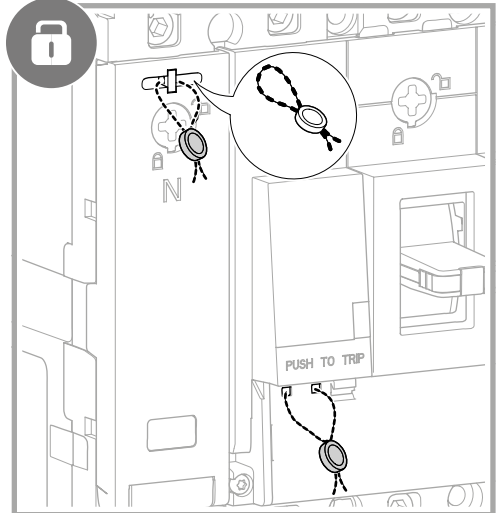

6LE001625Ac

h3+

P160

3P-4P

x2

x2 (3P)
x3 (4P)

TRIP → OFF → ON → TRIP → OFF

Click!