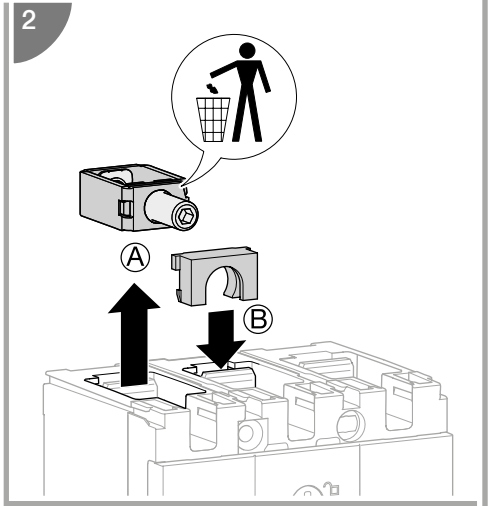

HYS031H (3P 16-50A)
HYS032H (4P 16-50A)