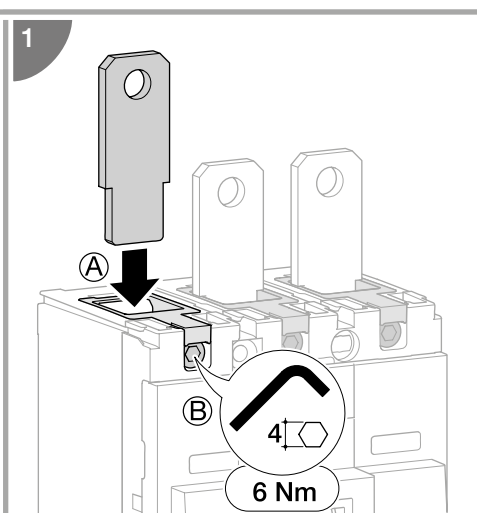

6LE001625Ac

h3+

P160

3P-4P

x2

x2 (3P)
x3 (4P)

TRIP → OFF → ON → TRIP → OFF

Click!

HYS014H (3P)

HYS015H (4P)

HYS031H (3P 16-50A)
HYS032H (4P 16-50A)

HYS131H (3P 63-160A)
HYS132H (4P 63-160A)

HYS001H (3P)
HYS002H(4P)

+

	min.	max.
	(mm ²)	
	25	70
	25	95

HYS005H (3P)
HYS006H (4P)

+

	min.	max.
	(mm ²)	
	35	95
	35	120

HYS055H (3P)
HYS056H (4P)

+

	min.	max.
	(mm ²)	
	4	16
	4	25

		H (mm)	
		50	100
3P/4P		HYS019H	HYT019H

HYS050H (3P)
HYS051H (4P)

HYS021H (3P)
HYS022H (4P)

HYS052H (3P)
HYS053H (4P)

HYS023H (3P)
HYS024H (4P)

HYS025H (3P)
HYS026H (4P)

1

2

3

		L (mm)
3P		107
4P		142

 This section is for notes. It begins with a clipboard icon in a circle. Below it are 20 horizontal lines for writing.