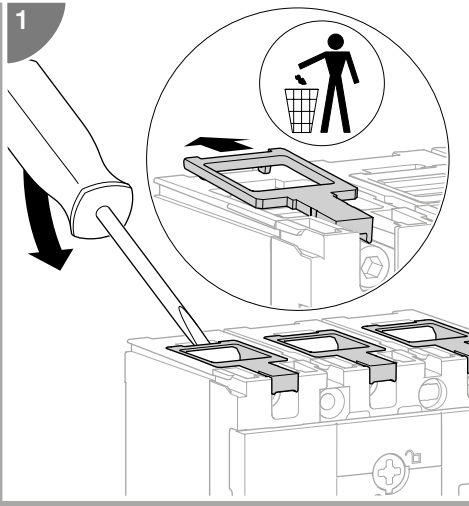

HYS031H (3P 16-50A)
HYS032H (4P 16-50A)