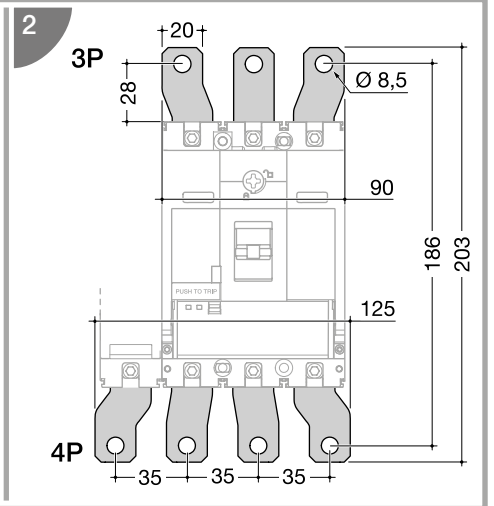

6LE001625Ac

h3+

P160

3P-4P

x2

x2 (3P)
x3 (4P)

TRIP → OFF → ON → TRIP → OFF

Click!

HYS014H (3P)

HYS015H (4P)

HYS031H (3P 16-50A)
HYS032H (4P 16-50A)

HYS131H (3P 63-160A)
HYS132H (4P 63-160A)

HYS001H (3P)
HYS002H(4P)

+

	min.	max.
	(mm ²)	
	25	70
	25	95

HYS005H (3P)
HYS006H (4P)

+

	min.	max.
	(mm ²)	
	35	95
	35	120

HYS055H (3P)
HYS056H (4P)

+

	min.	max.
	(mm ²)	
	4	16
	4	25

		H (mm)	
		50	100
3P/4P		HYS019H	HYT019H

HYS050H (3P)
HYS051H (4P)

HYS021H (3P)
HYS022H (4P)

HYS052H (3P)
HYS053H (4P)

HYS023H (3P)
HYS024H (4P)

HYS025H (3P)
HYS026H (4P)

1

2

3

		L (mm)
3P		107
4P		142

 This section is for notes. It begins with a clipboard icon in a circle. Below it are 20 horizontal lines for writing.