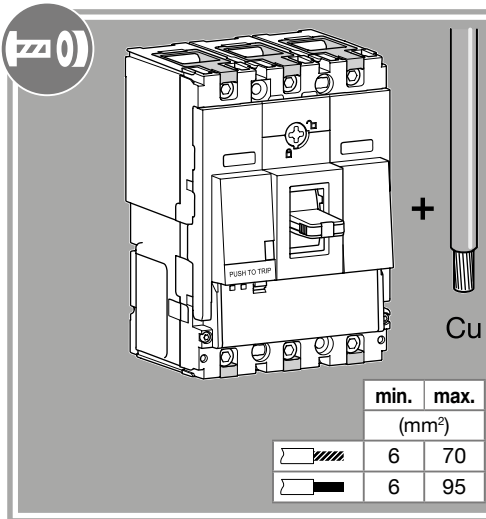

6LE001625Ac

h3+

P160

3P-4P

x2

x2 (3P)
x3 (4P)

TRIP → OFF → ON → TRIP → OFF

Click!

HYS014H (3P)

HYS015H (4P)

HYS031H (3P 16-50A)
HYS032H (4P 16-50A)

HYS131H (3P 63-160A)
HYS132H (4P 63-160A)

HYS001H (3P)
HYS002H(4P)

+

	min.	max.
	(mm ²)	
	25	70
	25	95

HYS005H (3P)
HYS006H (4P)

+

	min.	max.
	(mm ²)	
	35	95
	35	120

HYS055H (3P)
HYS056H (4P)

+

	min.	max.
	(mm ²)	
	4	16
	4	25

		H (mm)	
		50	100
3P/4P		HYS019H	HYT019H

HYS050H (3P)
HYS051H (4P)

HYS021H (3P)
HYS022H (4P)

HYS052H (3P)
HYS053H (4P)

HYS023H (3P)
HYS024H (4P)

HYS025H (3P)
HYS026H (4P)

1

2

3

		L (mm)
3P		107
4P		142

 This section is for notes. It begins with a clipboard icon in a circle. Below it are 20 horizontal lines for writing.