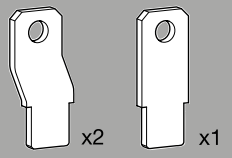

6LE001625Ac

h3+

P160

3P-4P

x2

x2 (3P)
x3 (4P)

TRIP → OFF → ON → TRIP → OFF

Click!

HYS014H (3P)

HYS015H (4P)

HYS031H (3P 16-50A)
HYS032H (4P 16-50A)

HYS131H (3P 63-160A)
HYS132H (4P 63-160A)

HYS001H (3P)
HYS002H(4P)

+

	min.	max.
	(mm ²)	
	25	70
	25	95

HYS005H (3P)
HYS006H (4P)

+

	min.	max.
	(mm ²)	
	35	95
	35	120

HYS055H (3P)
HYS056H (4P)

+

	min.	max.
	(mm ²)	
	4	16
	4	25

		H (mm)	
		50	100
3P/4P		HYS019H	HYT019H

HYS050H (3P)
HYS051H (4P)

HYS021H (3P)
HYS022H (4P)

HYS052H (3P)
HYS053H (4P)

HYS023H (3P)
HYS024H (4P)

HYS025H (3P)
HYS026H (4P)

1

2

3

		L (mm)
3P		107
4P		142

 This section is for notes. It begins with a clipboard icon in a circle. Below it are 20 horizontal lines for writing.