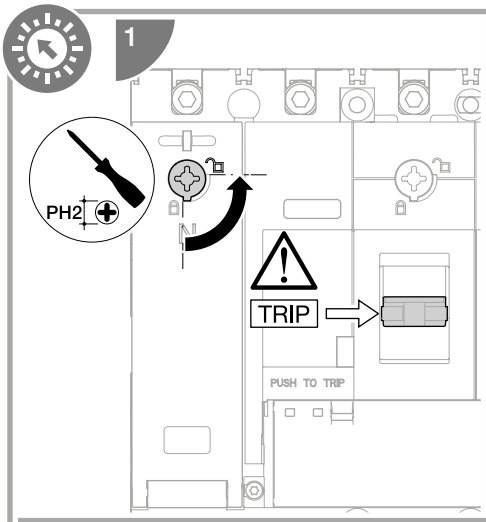

6LE001625Ac

h3+

P160

3P-4P

x2

x2 (3P)
x3 (4P)

TRIP → OFF → ON → TRIP → OFF

Click!

HYS014H (3P)

HYS015H (4P)

HYS031H (3P 16-50A)
HYS032H (4P 16-50A)

HYS131H (3P 63-160A)
HYS132H (4P 63-160A)

HYS001H (3P)
HYS002H(4P)

+

	min.	max.
	(mm ²)	
	25	70
	25	95

HYS005H (3P)
HYS006H (4P)

+

	min.	max.
	(mm ²)	
	35	95
	35	120

HYS055H (3P)
HYS056H (4P)

+

	min.	max.
	(mm ²)	
	4	16
	4	25

		H (mm)	
		50	100
3P/4P		HYS019H	HYT019H

HYS050H (3P)
HYS051H (4P)

HYS021H (3P)
HYS022H (4P)

HYS052H (3P)
HYS053H (4P)

HYS023H (3P)
HYS024H (4P)

HYS025H (3P)
HYS026H (4P)

1

2

3

		L (mm)
3P		107
4P		142

 This section is for notes. It begins with a clipboard icon in a circle. Below it are 20 horizontal lines for writing.