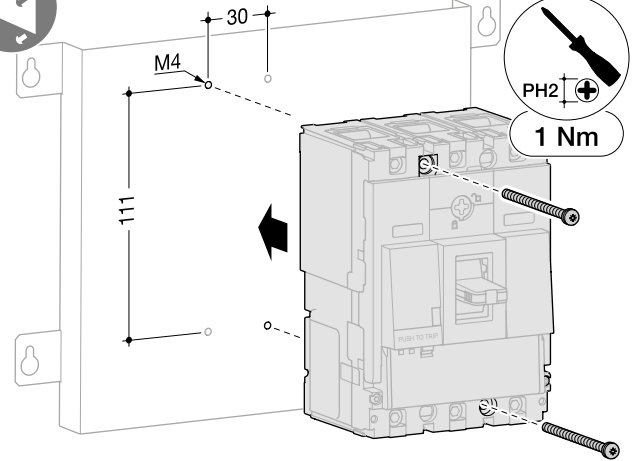

6LE001625Ac

h3+

P160

3P-4P

x2

x2 (3P)
x3 (4P)

TRIP → OFF → ON → TRIP → OFF

Click!

HYS014H (3P)

HYS015H (4P)

HYS031H (3P 16-50A)
HYS032H (4P 16-50A)

HYS131H (3P 63-160A)
HYS132H (4P 63-160A)

HYS001H (3P)
HYS002H(4P)

+

	min.	max.
	(mm ²)	
	25	70
	25	95

HYS005H (3P)
HYS006H (4P)

+

	min.	max.
	(mm ²)	
	35	95
	35	120

HYS055H (3P)
HYS056H (4P)

+

	min.	max.
	(mm ²)	
	4	16
	4	25

		H (mm)	
		50	100
3P/4P		HYS019H	HYT019H

HYS050H (3P)
HYS051H (4P)

HYS021H (3P)
HYS022H (4P)

HYS052H (3P)
HYS053H (4P)

HYS023H (3P)
HYS024H (4P)

HYS025H (3P)
HYS026H (4P)

1

2

3

		L (mm)
3P		107
4P		142

 This section is for notes. It begins with a clipboard icon in a circle. Below it are 20 horizontal lines for writing.