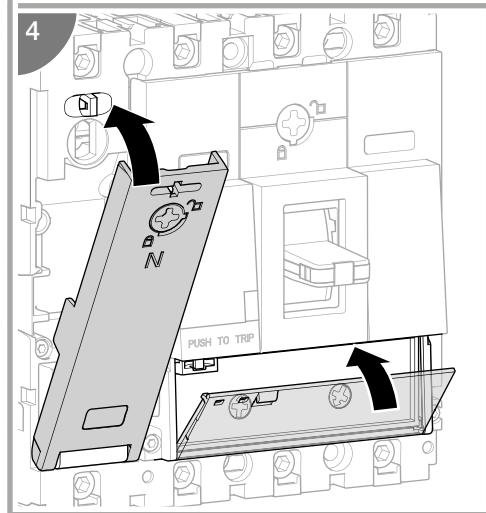

6LE001625Ac

h3+

P160

3P-4P

x2

x2 (3P)
x3 (4P)

TRIP → OFF → ON → TRIP → OFF

Click!

+

	min.	max.
	(mm ²)	
	35	95
	35	120

HYS055H (3P)
HYS056H (4P)

+

	min.	max.
	(mm ²)	
	4	16
	4	25

		H (mm)	
		50	100
3P/4P		HYS019H	HYT019H

HYS050H (3P)
HYS051H (4P)

HYS021H (3P)
HYS022H (4P)

HYS052H (3P)
HYS053H (4P)

HYS023H (3P)
HYS024H (4P)

HYS025H (3P)
HYS026H (4P)

1

2

3

		L (mm)
3P		107
4P		142

 This section is for notes. It begins with a clipboard icon in a circle. Below it are 20 horizontal lines for writing.