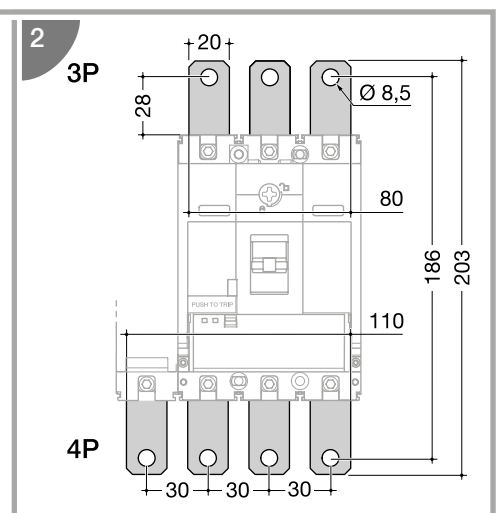

6LE001625Ac

h3+

P160

3P-4P

x2

x2 (3P)
x3 (4P)

TRIP → OFF → ON → TRIP → OFF

Click!

HYS014H (3P)

HYS015H (4P)

HYS031H (3P 16-50A)
HYS032H (4P 16-50A)

HYS131H (3P 63-160A)
HYS132H (4P 63-160A)

HYS001H (3P)
HYS002H(4P)

+

	min.	max.
	(mm ²)	
	25	70
	25	95

HYS005H (3P)
HYS006H (4P)

+

	min.	max.
	(mm ²)	
	35	95
	35	120

HYS055H (3P)
HYS056H (4P)

+

	min.	max.
	(mm ²)	
	4	16
	4	25

		H (mm)	
		50	100
3P/4P		HYS019H	HYT019H

HYS050H (3P)
HYS051H (4P)

HYS021H (3P)
HYS022H (4P)

HYS052H (3P)
HYS053H (4P)

HYS023H (3P)
HYS024H (4P)

HYS025H (3P)
HYS026H (4P)

1

2

3

		L (mm)
3P		107
4P		142

 This section is for notes. It begins with a clipboard icon in a circle. Below it are 20 horizontal lines for writing.