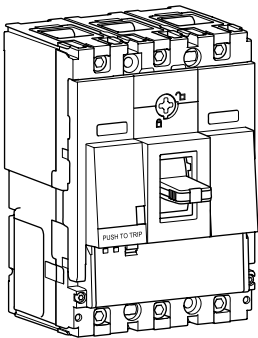

6LE001625Ac

h3+

P160

3P-4P

x2

x2 (3P)
x3 (4P)

TRIP → OFF → ON → TRIP → OFF

Click!