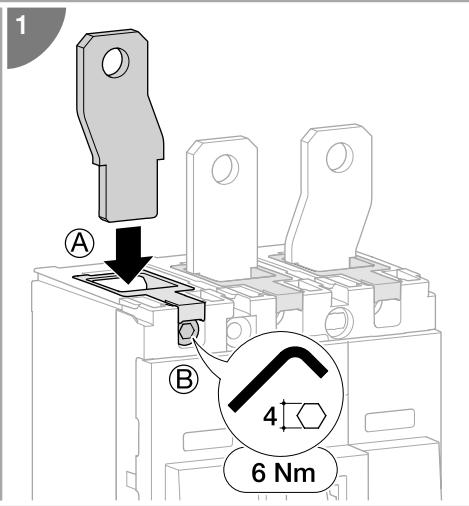

6LE001625Ac

h3+

P160

3P-4P

x2

x2 (3P)
x3 (4P)

TRIP → OFF → ON → TRIP → OFF

Click!

HYS014H (3P)

HYS015H (4P)

HYS031H (3P 16-50A)
HYS032H (4P 16-50A)

HYS131H (3P 63-160A)
HYS132H (4P 63-160A)

HYS001H (3P)
HYS002H(4P)

+

	min.	max.
	(mm ²)	
	25	70
	25	95

HYS005H (3P)
HYS006H (4P)

+

	min.	max.
	(mm ²)	
	35	95
	35	120

HYS055H (3P)
HYS056H (4P)

+

	min.	max.
	(mm ²)	
	4	16
	4	25

		H (mm)	
		50	100
3P/4P		HYS019H	HYT019H

HYS050H (3P)
HYS051H (4P)

HYS021H (3P)
HYS022H (4P)

HYS052H (3P)
HYS053H (4P)

HYS023H (3P)
HYS024H (4P)

HYS025H (3P)
HYS026H (4P)

1

2

3

		L (mm)
3P		107
4P		142

 This section is for notes. It begins with a clipboard icon in a circle. Below it are 20 horizontal lines for writing.