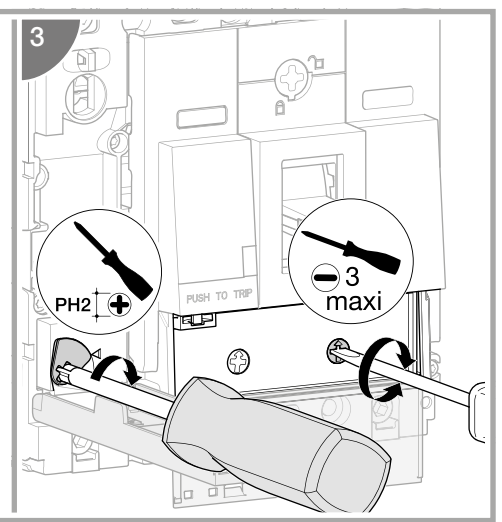

6LE001625Ac

h3+

P160

3P-4P

x2

x2 (3P)
x3 (4P)

TRIP → OFF → ON → TRIP → OFF

Click!