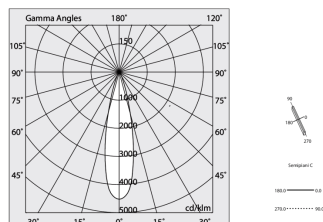

Novalux S.r.l. via Marzabotto, 2 40050 Funo di Argelato (BO) Italy
Tel: +39 051 860558 · Fax +39 051 6647859 · Mail: info@novalux.it · VAT number 00536541204 · novalux.com
Company subject to the management and coordination by SLV GmbH

This technical data sheet is owned by Novalux S.r.l., all rights reserved. Novalux S.r.l. reserves the right to make changes without prior notice.