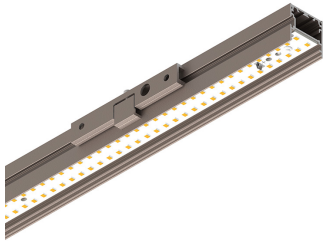

P-30 PCB

105830.21

novalux
ITALIAN LIGHTING DESIGN SINCE 1948

Features

Use: Indoor
Type of installation: WALL
Emission: DIRECT
Optics: OPAL
Colour: CAPPUCCINO
Dimming: ON/OFF
Emergency: NO
L: 1600mm
A: 31mm
H: 31mm
Made in: ITALY
Warranty: 5 years
Weight: 1.62kg

Tech data

Luminaire input power: 19.9W
Luminaire luminous flux: 1575lm
IP: 40
Insulation class: I
Supply voltage: 220-240V 50/60Hz
SELV: Si

Source

Light source: LED
Source power: 16W
Source luminous flux: 2968lm
Colour temperature: 3000K
CRI: >90
Colour tolerance: 3 Step MacAdam
LED lifespan: 50000h L80 B20