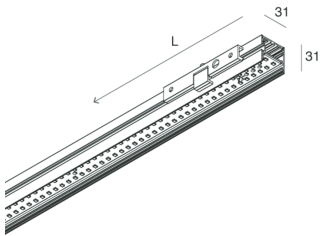

P-30 PCB

105830.21

novalux
ITALIAN LIGHTING DESIGN SINCE 1948

Features

Use: Indoor
Type of installation: WALL
Emission: DIRECT
Optics: OPAL
Colour: CAPPUCCINO
Dimming: ON/OFF
Emergency: NO
L: 1600mm
A: 31mm
H: 31mm
Made in: ITALY
Warranty: 5 years
Weight: 1.62kg