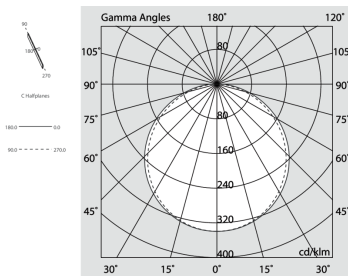

P-30 PCB

105830.21

novalux
ITALIAN LIGHTING DESIGN SINCE 1948

Features

Use: Indoor
Type of installation: WALL
Emission: DIRECT
Optics: OPAL
Colour: CAPPUCCINO
Dimming: ON/OFF
Emergency: NO
L: 1600mm
A: 31mm
H: 31mm
Made in: ITALY
Warranty: 5 years
Weight: 1.62kg