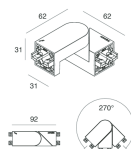

SCREENS

P-30: DIFF. OPALEPER L1600

103313.99

P-30: DIFF. OPALE L=6500

103315.99

COMPLETION ACCESSORIES

P-30: ANGOLO L PLAFONE-SOSP-PARETE CAPP

103327.21

P-30: COVER ANGOLO L CAPP

103329.21

P-30: TESTATE PLAF/SOSP/PAR/SPOT CAPP

103361.21

P-30: SNODO 3P PER PCB/STRIP CAPP

105853.21

Novalux S.r.l. via Marzabotto, 2 40050 Funo di Argelato (BO) Italy
Tel: +39 051 860558 · Fax +39 051 6647859 · Mail: info@novalux.it · VAT number 00536541204 · novalux.com
Company subject to the management and coordination by SLV GmbH