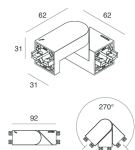

P-30: COVER ANGOLO L CAPP

103329.21

P-30: TESTATE PLAF/SOSP/PAR/SPOT CAPP

103361.21

P-30: SNODO 3P PER PCB/STRIP CAPP

105853.21

Novalux S.r.l. via Marzabotto, 2 40050 Funo di Argelato (BO) Italy
Tel: +39 051 860558 · Fax +39 051 6647859 · Mail: info@novalux.it · VAT number 00536541204 · novalux.com
Company subject to the management and coordination by SLV GmbH

This technical data sheet is owned by Novalux S.r.l., all rights reserved. Novalux S.r.l. reserves the right to make changes without prior notice.

P-30 PCB

105830.21

P-30: SNODO NO CAVI CAPP

105854.21