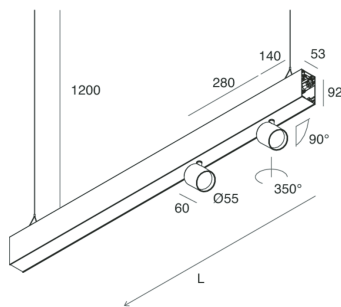

Novalux S.r.l. via Marzabotto, 2 40050 Funo di Argelato (BO) Italy
Tel: +39 051 860558 · Fax +39 051 6647859 · Mail: info@novalux.it · VAT number 00536541204 · novalux.com
Company subject to the management and coordination by SLV GmbH

This technical data sheet is owned by Novalux S.r.l., all rights reserved. Novalux S.r.l. reserves the right to make changes without prior notice.