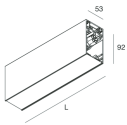

HERO B: MOD.CIECO 1120 NE

1087A6.02