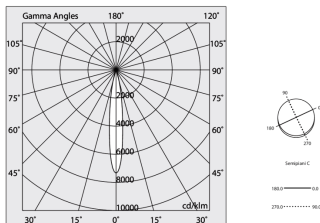

Novalux S.r.l. via Marzabotto, 2 40050 Funo di Argelato (BO) Italy
Tel: +39 051 860558 · Fax +39 051 6647859 · Mail: info@novalux.it · VAT number 00536541204 · novalux.com
Company subject to the management and coordination by SLV GmbH

This technical data sheet is owned by Novalux S.r.l., all rights reserved. Novalux S.r.l. reserves the right to make changes without prior notice.