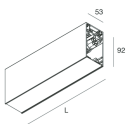

HERO B: MOD.CIECO 1680 NE

1087A8.02