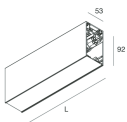

HERO B: MOD.CIECO 1400 NE

1087A7.02