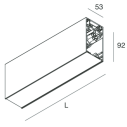

HERO B

108735.02

novalux
ITALIAN LIGHTING DESIGN SINCE 1948

COMPLETION ACCESSORIES

HERO B: MOD.CIECO 250 NE

1087A3.02