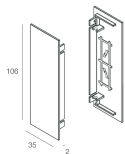

RECTA

111410.20

novalux
ITALIAN LIGHTING DESIGN SINCE 1948

COMPLETION ACCESSORIES

RECTA: COPPIA TESTATE CF

111428.20