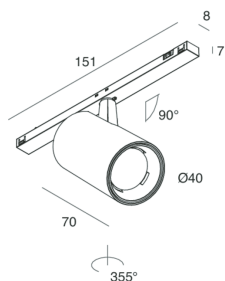

## Features

Use: Indoor  
Type of installation: TRACK  
Emission: ADJUSTABLE  
Optics: SPOT  
Beam: 20°  
Colour: BLACK  
Dimming: DALI  
Emergency: NO  
L: 151mm  
A: Ø 42mm  
H: 70mm  
Made in: ITALY  
Warranty: 5 years