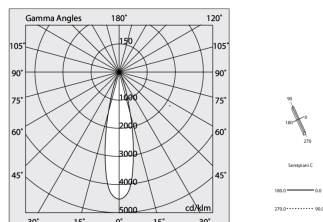

L-16 TRACK

108501.02

novalux
ITALIAN LIGHTING DESIGN SINCE 1948

Features

Use: Indoor
Type of installation: TRACK
Emission: ADJUSTABLE
Optics: SPOT
Beam: 20°
Colour: BLACK
Dimming: DALI
Emergency: NO
L: 151mm
A: Ø 42mm
H: 70mm
Made in: ITALY
Warranty: 5 years

Tech data

Luminaire input power: 8W
Luminaire luminous flux: 475lm
IP: 20
Insulation class: III
Supply voltage: 48 Vdc
SELV: Si

Source

Light source: LED
Source power: 6W
Colour temperature: 2700K
CRI: >90
Colour tolerance: 3 Step MacAdam
LED lifespan: 50000h L80 B20

Compliance

CEI EN 60598-1:2015 + A11:2009. IEC 60598-2:2015 2-1

Standards

Photobiological risk: RISK GROUP 1 Certified fixture in RISK GROUP 1 (Low Risk)-The fixture does not pose a hazard due to normal behavioral limitations on exposure - in accordance with CEI EN 62471:2010-01, IEC TR 62778:2014.

CAM edilizia: The product complies with the requirements for public buildings, ministerial decree of 23rd June 2022 n.256.

[View more product info](#)

Novalux S.r.l. via Marzabotto, 2 40050 Funo di Argelato (BO) Italy
Tel: +39 051 860558 · Fax +39 051 6647859 · Mail: info@novalux.it · VAT number 00536541204 · novalux.com
Company subject to the management and coordination by SLV GmbH

This technical data sheet is owned by Novalux S.r.l., all rights reserved. Novalux S.r.l. reserves the right to make changes without prior notice.