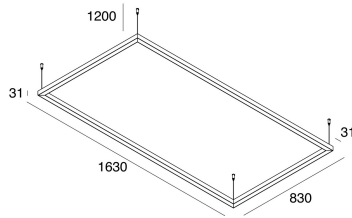

## Features

Use: Indoor  
Type of installation: SUSPENDED  
Emission: DIRECT  
Optics: OPAL  
Colour: WHITE  
Dimming: ON/OFF  
Emergency: NO  
L: 1630mm  
A: 830mm  
H: 31mm  
Made in: ITALY  
Warranty: 5 years  
Weight: 8kg