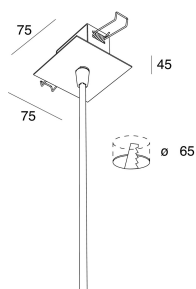

P-30 READY

103344.01

novalux
ITALIAN LIGHTING DESIGN SINCE 1948

MOUNTING ACCESSORIES

P-30: ROSONE CARTON. ALIM L=1200 3P BIA

103319.01

P-30: ROSONE LATER. ALIM L=1200 3P BIA

103320.01

Novalux S.r.l. via Marzabotto, 2 40050 Funo di Argelato (BO) Italy
Tel: +39 051 860558 · Fax +39 051 6647859 · Mail: info@novalux.it · VAT number 00536541204 · novalux.com
Company subject to the management and coordination by SLV GmbH

This technical data sheet is owned by Novalux S.r.l., all rights reserved. Novalux S.r.l. reserves the right to make changes without prior notice.