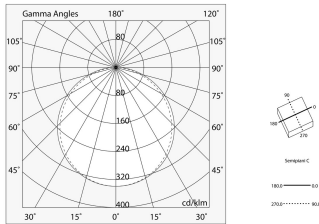

## Features

Use: Indoor  
Type of installation: SUSPENDED  
Emission: DIRECT  
Optics: OPAL  
Colour: WHITE  
Dimming: ON/OFF  
Emergency: NO  
L: 1630mm  
A: 830mm  
H: 31mm  
Made in: ITALY  
Warranty: 5 years  
Weight: 8kg