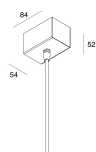

## MOUNTING ACCESSORIES

---

P-30: ROSONE CARTON. ALIM L=1200 3P BIA

**103319.01**

---

P-30: ROSONE LATER. ALIM L=1200 3P BIA

**103320.01**

Novalux S.r.l. via Marzabotto, 2 40050 Funo di Argelato (BO) Italy  
Tel: +39 051 860558 · Fax +39 051 6647859 · Mail: info@novalux.it · VAT number 00536541204 · novalux.com  
Company subject to the management and coordination by SLV GmbH