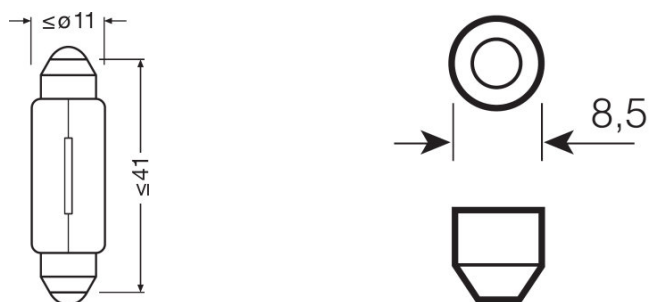

### Technical data

#### Photometrical data

Luminous flux	45 lm
Luminous flux tolerance	±20 %

#### Dimensions & weight

Diameter	11.0 mm
Product weight	3.02 g
Length	41.0 mm