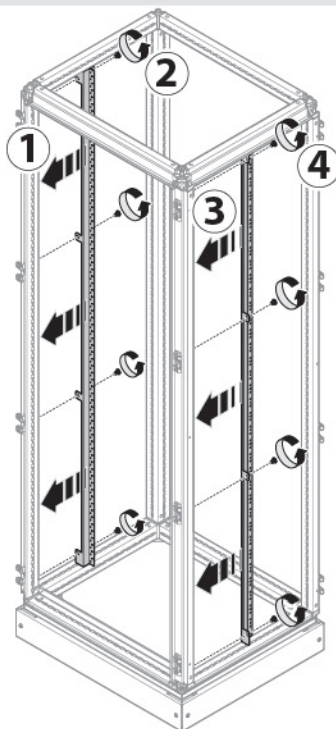

4

1

2

5

	H1		D
UC1800F	1800	UC300FU	400
UC2000F	2000	UC500FU	600
		UC700FU	800

Type of Device	Installation V
H3	x160 x250 H250 H800/1000 H1250/1600
H3+	P160 P250 P630 X630
HA	Up to 3200
HI	Up to 3200
HIC	Up to 3200
Type of Device	Installation V
HFD	Up to 400