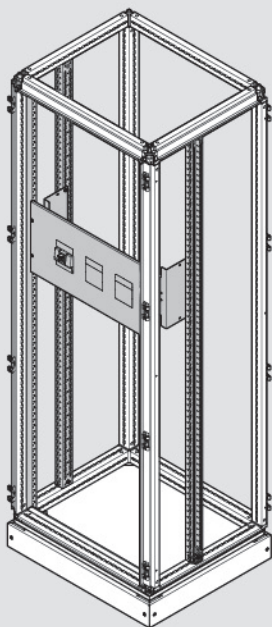

quadro evo
enclosure internal system

W	W1	H	H1	D
450	350			400
700	600	1900	1800	600
900	800	2100	2000	800
1000	600			800

	H1
UC1800FB	1800
UC2000FB	2000

Type of Device	Installation H / V
H3	x160 x250 H250 H800/1000
H3+	P160 P250 P630 X630
Type of Device	Installation V
H3	H800/1600
HFD	Up to 400