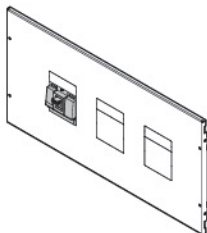

Type of Device	Installation H / V
H3	x160 x250 H250 H800/1000
H3+	P160 P250 P630 X630
Type of Device	Installation V
H3	H800/1600
HFD	Up to 400

DIRECT

DIRECT

ROTARY

ROTARY