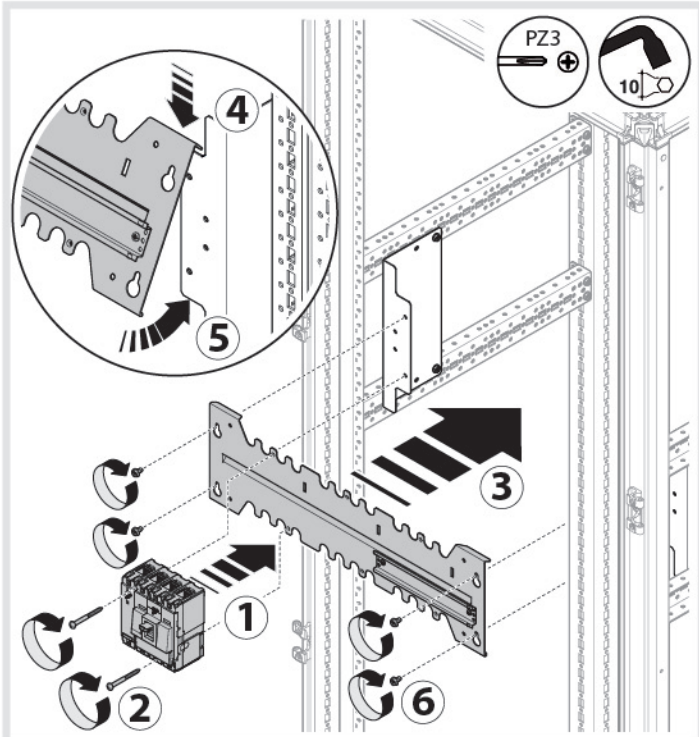

4

1

2

5

	H1		D
UC1800F	1800	UC300FU	400
UC2000F	2000	UC500FU	600
		UC700FU	800

Type of Device	Installation V
H3	x160 x250 H250 H800/1000 H1250/1600
H3+	P160 P250 P630 X630
HA	Up to 3200
HI	Up to 3200
HIC	Up to 3200
Type of Device	Installation V
HFD	Up to 400