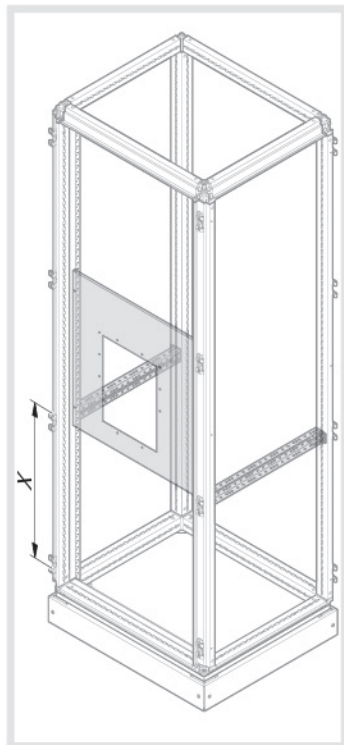

	H1
UC1800F	1800
UC2000F	2000

	D
UC500FU	600
UC700FU	800

	Device 3/4 Poles	W	Type
	HW1		
UC6040HW1	1600A	600	FIX D/W
UC8040HW1	1600A	800	FIX D/W

	H1
UC1800F	1800
UC2000F	2000

	D
UC300FU	400
UC500FU	600
UC700FU	800