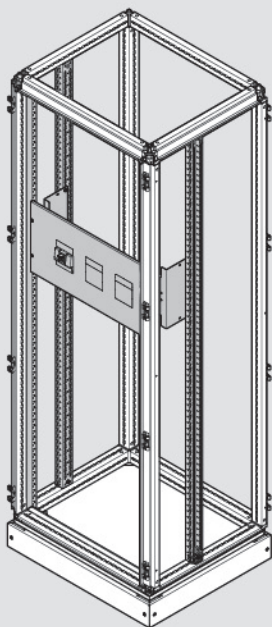

quadro evo
enclosure internal system

W	W1	H	H1	D
450	350			400
700	600	1900	1800	600
900	800	2100	2000	800
1000	600			800

	H1
UC1800FB	1800
UC2000FB	2000

Type of Device	Installation H / V
H3	x160 x250 H250 H800/1000
H3+	P160 P250 P630 X630
Type of Device	Installation V
H3	H800/1600
HFD	Up to 400

4

1

2

5

	H1		D
UC1800F	1800	UC300FU	400
UC2000F	2000	UC500FU	600
		UC700FU	800

Type of Device	Installation V
H3	x160 x250 H250 H800/1000 H1250/1600
H3+	P160 P250 P630 X630
HA	Up to 3200
HI	Up to 3200
HIC	Up to 3200
Type of Device	Installation V
HFD	Up to 400