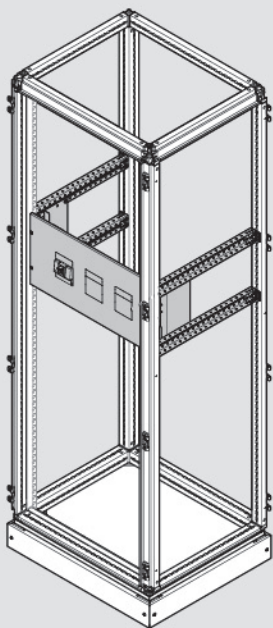

4

1

2

5

	H1		D
UC1800F	1800	UC300FU	400
UC2000F	2000	UC500FU	600
		UC700FU	800

Type of Device	Installation V
H3	x160 x250 H250 H800/1000 H1250/1600
H3+	P160 P250 P630 X630
HA	Up to 3200
HI	Up to 3200
HIC	Up to 3200
Type of Device	Installation V
HFD	Up to 400