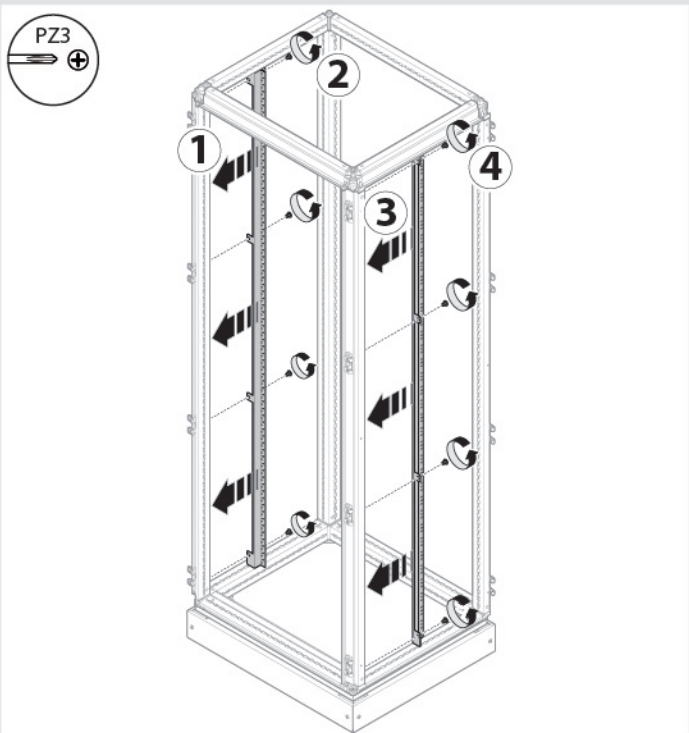

4

1

2

5

	H1		D
UC1800F	1800	UC300FU	400
UC2000F	2000	UC500FU	600
		UC700FU	800

Type of Device	Installation V
H3	x160 x250 H250 H800/1000 H1250/1600
H3+	P160 P250 P630 X630
HA	Up to 3200
HI	Up to 3200
HIC	Up to 3200
Type of Device	Installation V
HFD	Up to 400