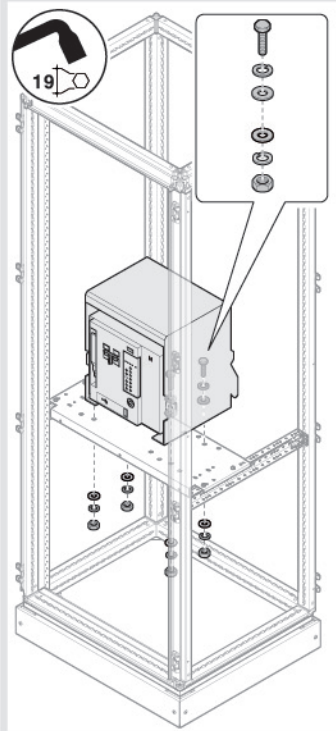

	W1	H1
UC1530MD	350	150
UC1560MD	600	150
UC1580MD	800	150
UC2030MD	350	200
UC2060MD	600	200
UC2080MD	800	200

	H1
UC1800F	1800
UC2000F	2000

	Device	W
	HWT	
UC766HWT	ACB HWT kit 2000 A	600
UC786HWT	ACB HWT kit 2000 A	800
UC886HWT	ACB HWT kit 4000 A	800
	HW	
UC766HW	ACB HW kit 2000 A	600
UC886HW	ACB HW kit 4000 A	800

	H1
UC1800F	1800
UC2000F	2000

	D
UC500FU	600
UC700FU	800

	Device 3/4 Poles	W	Type
	HW1		
UC6040HW1	1600A	600	FIX D/W
UC8040HW1	1600A	800	FIX D/W

	H1
UC1800F	1800
UC2000F	2000

	D
UC300FU	400
UC500FU	600
UC700FU	800