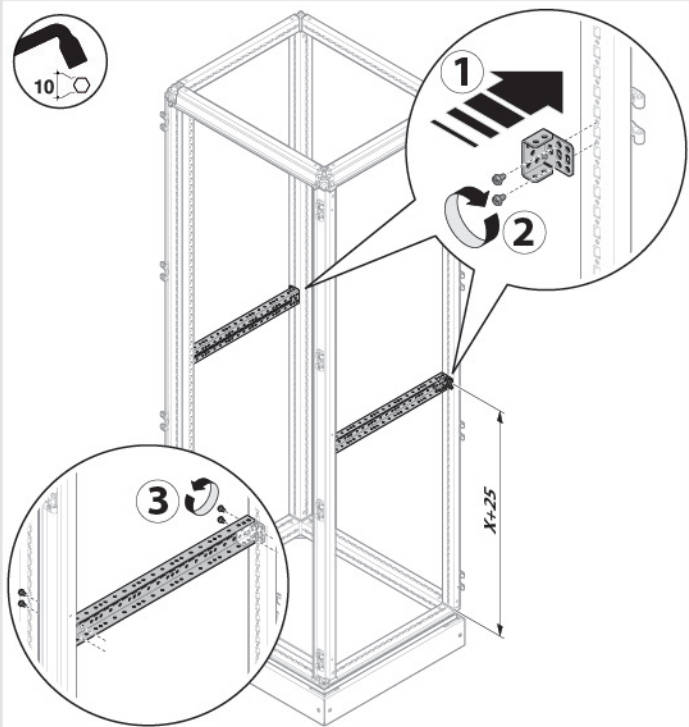

	H1
UC1800F	1800
UC2000F	2000

	D
UC500FU	600
UC700FU	800

	Device 3/4 Poles	W	Type
	HW1		
UC6040HW1	1600A	600	FIX D/W
UC8040HW1	1600A	800	FIX D/W

	H1
UC1800F	1800
UC2000F	2000

	D
UC300FU	400
UC500FU	600
UC700FU	800