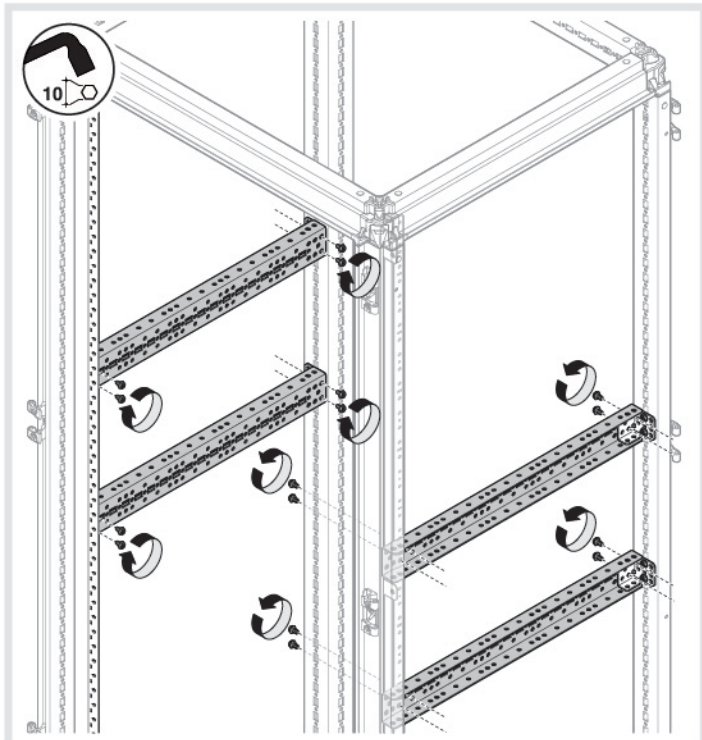

4

1

2

5

	H1		D
UC1800F	1800	UC300FU	400
UC2000F	2000	UC500FU	600
		UC700FU	800

Type of Device	Installation V
H3	x160 x250 H250 H800/1000 H1250/1600
H3+	P160 P250 P630 X630
HA	Up to 3200
HI	Up to 3200
HIC	Up to 3200
Type of Device	Installation V
HFD	Up to 400