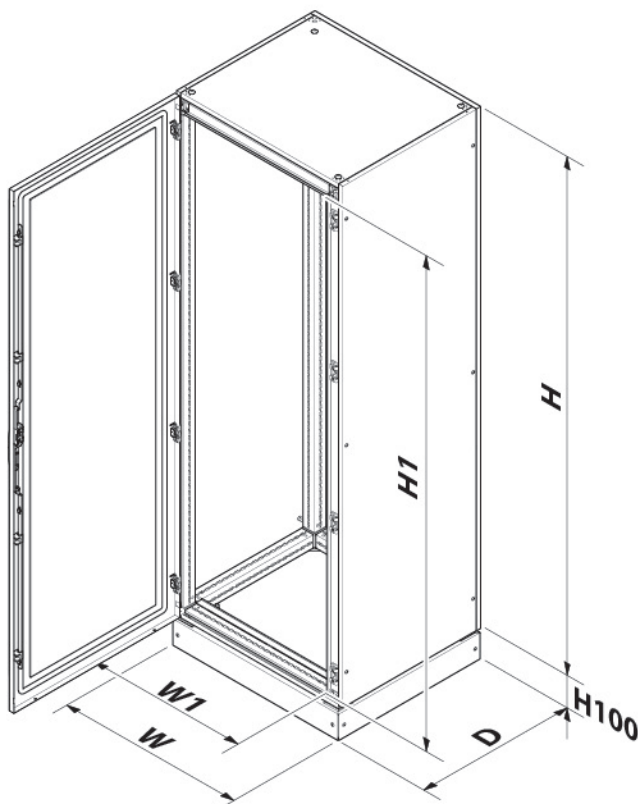

quadro evo
enclosure internal system

W	W1	H	H1	D
450	350			400
700	600	1900	1800	600
900	800	2100	2000	800
1000	600			800

	H1
UC1800FB	1800
UC2000FB	2000

Type of Device	Installation H / V
H3	x160 x250 H250 H800/1000
H3+	P160 P250 P630 X630
Type of Device	Installation V
H3	H800/1600
HFD	Up to 400