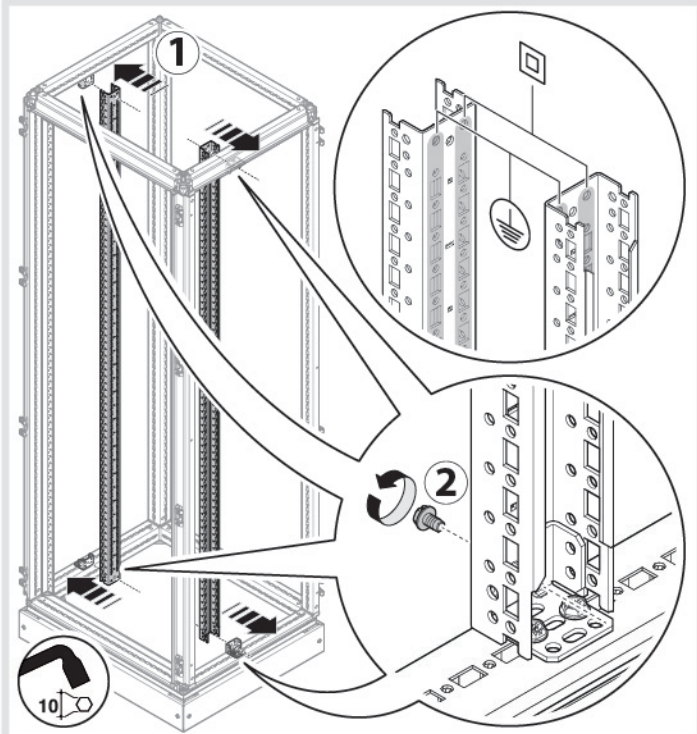

quadro evo
enclosure internal system

W	W1	H	H1	D
450	350			400
700	600	1900	1800	600
900	800	2100	2000	800
1000	600			800

	H1
UC1800FB	1800
UC2000FB	2000

Type of Device	Installation H / V
H3	x160 x250 H250 H800/1000
H3+	P160 P250 P630 X630
Type of Device	Installation V
H3	H800/1600
HFD	Up to 400