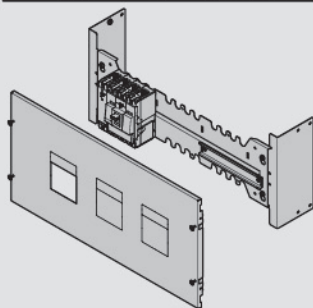

quadro evo
enclosure internal system

W	W1	H	H1	D
450	350			400
700	600	1900	1800	600
900	800	2100	2000	800
1000	600			800

	H1
UC1800FB	1800
UC2000FB	2000

Type of Device	Installation H / V
H3	x160 x250 H250 H800/1000
H3+	P160 P250 P630 X630
Type of Device	Installation V
H3	H800/1600
HFD	Up to 400