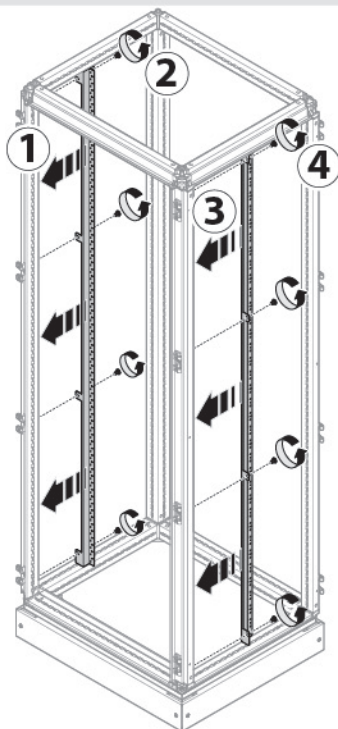

4

1

2

5

	H1		D
UC1800F	1800	UC300FU	400
UC2000F	2000	UC500FU	600
		UC700FU	800

Type of Device	Installation V
H3	x160 x250 H250 H800/1000 H1250/1600
H3+	P160 P250 P630 X630
HA	Up to 3200
HI	Up to 3200
HIC	Up to 3200
Type of Device	Installation V
HFD	Up to 400

H1

UC1800FB 1800
UC2000FB 2000

P

UC300FU 400
UC500FU 600
UC700FU 800

H

UC300BU 300
UC400BU 400
UC500BU 500
UC600BU 600
UC700BU 700
UC800BU 800
UC900BU 900
UC1000BU 1000

2b

	H1	Q.TA
UC1800FB	1800	2
UC2000FB	2000	2