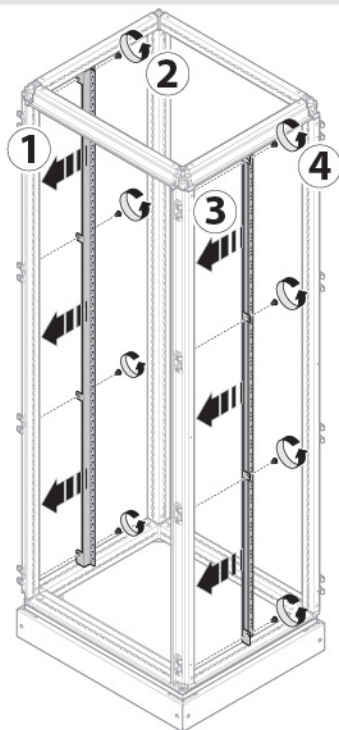

	H1
UC1800F	1800
UC2000F	2000

	D
UC500FU	600
UC700FU	800

	Device 3/4 Poles	W	Type
	HW1		
UC6040HW1	1600A	600	FIX D/W
UC8040HW1	1600A	800	FIX D/W

	H1
UC1800F	1800
UC2000F	2000

	D
UC300FU	400
UC500FU	600
UC700FU	800