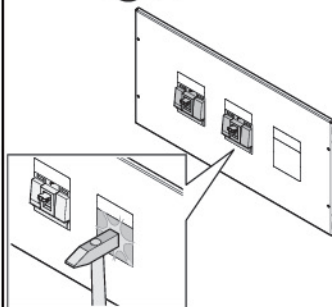

Type of Device	Installation H / V
H3	x160 x250 H250 H800/1000
H3+	P160 P250 P630 X630
Type of Device	Installation V
H3	H800/1600
HFD	Up to 400

DIRECT

DIRECT

ROTARY

ROTARY