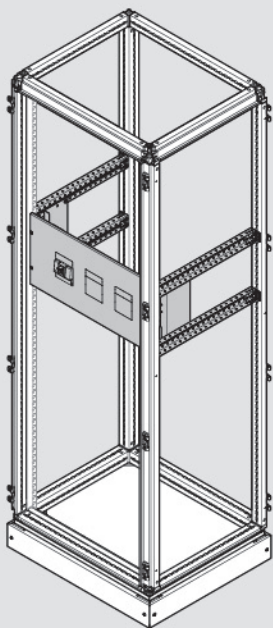

4

1

2

5

	H1		D
UC1800F	1800	UC300FU	400
UC2000F	2000	UC500FU	600
		UC700FU	800

Type of Device	Installation V
H3	x160 x250 H250 H800/1000 H1250/1600
H3+	P160 P250 P630 X630
HA	Up to 3200
HI	Up to 3200
HIC	Up to 3200
Type of Device	Installation V
HFD	Up to 400