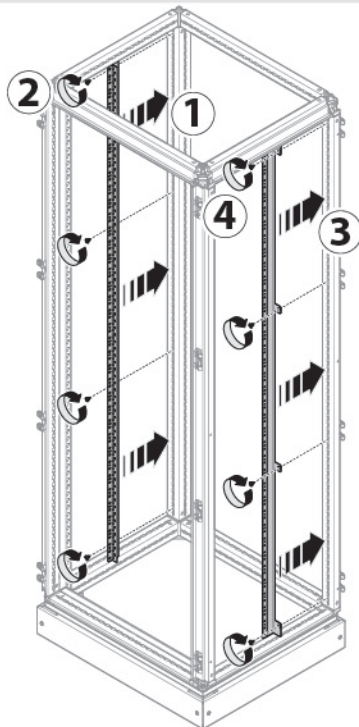

4

1

2

5

	H1		D
UC1800F	1800	UC300FU	400
UC2000F	2000	UC500FU	600
		UC700FU	800

Type of Device	Installation V
H3	x160 x250 H250 H800/1000 H1250/1600
H3+	P160 P250 P630 X630
HA	Up to 3200
HI	Up to 3200
HIC	Up to 3200
Type of Device	Installation V
HFD	Up to 400

H1

UC1800FB 1800
UC2000FB 2000

P

UC300FU 400
UC500FU 600
UC700FU 800

H

UC300BU 300
UC400BU 400
UC500BU 500
UC600BU 600
UC700BU 700
UC800BU 800
UC900BU 900
UC1000BU 1000

2b

	H1	Q.TA
UC1800FB	1800	2
UC2000FB	2000	2