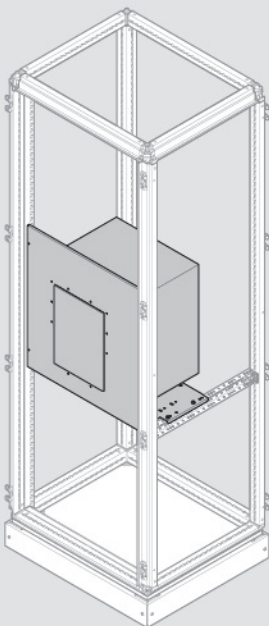

Device	W
	HWT	
UC766HWT	ACB HWT kit 2000 A	600
UC786HWT	ACB HWT kit 2000 A	800
UC886HWT	ACB HWT kit 4000 A	800
	HW	
UC766HW	ACB HW kit 2000 A	600
UC886HW	ACB HW kit 4000 A	800

	H1
UC1800F	1800
UC2000F	2000

	D
UC500FU	600
UC700FU	800