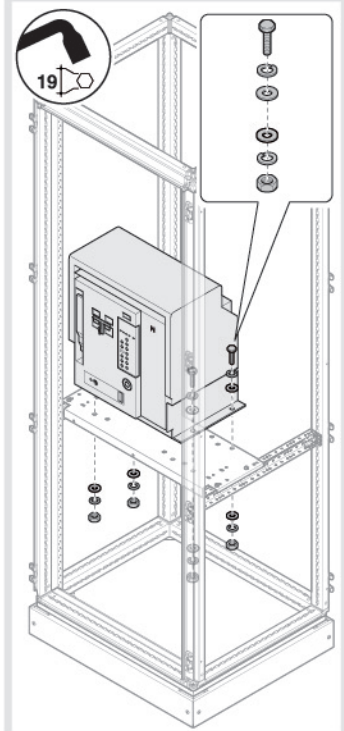

	W1	H1
UC1530MD	350	150
UC1560MD	600	150
UC1580MD	800	150
UC2030MD	350	200
UC2060MD	600	200
UC2080MD	800	200

	H1
UC1800F	1800
UC2000F	2000

	Device	W
	HWT	
UC766HWT	ACB HWT kit 2000 A	600
UC786HWT	ACB HWT kit 2000 A	800
UC886HWT	ACB HWT kit 4000 A	800
	HW	
UC766HW	ACB HW kit 2000 A	600
UC886HW	ACB HW kit 4000 A	800

	H1
UC1800F	1800
UC2000F	2000

	D
UC500FU	600
UC700FU	800

	Device 3/4 Poles	W	Type
	HW1		
UC6040HW1	1600A	600	FIX D/W
UC8040HW1	1600A	800	FIX D/W

	H1
UC1800F	1800
UC2000F	2000

	D
UC300FU	400
UC500FU	600
UC700FU	800