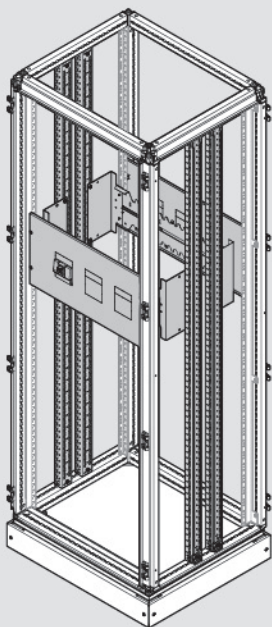

4

1

2

5

	H1		D
UC1800F	1800	UC300FU	400
UC2000F	2000	UC500FU	600
		UC700FU	800

Type of Device	Installation V
H3	x160 x250 H250 H800/1000 H1250/1600
H3+	P160 P250 P630 X630
HA	Up to 3200
HI	Up to 3200
HIC	Up to 3200
Type of Device	Installation V
HFD	Up to 400

H1

UC1800FB 1800
UC2000FB 2000

P

UC300FU 400
UC500FU 600
UC700FU 800

H

UC300BU 300
UC400BU 400
UC500BU 500
UC600BU 600
UC700BU 700
UC800BU 800
UC900BU 900
UC1000BU 1000

2b

	H1	Q.TA
UC1800FB	1800	2
UC2000FB	2000	2