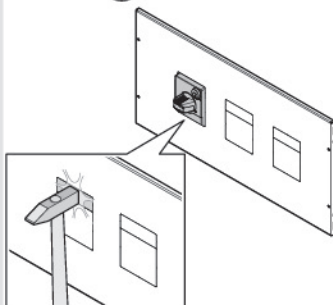

Type of Device	Installation H / V
H3	x160 x250 H250 H800/1000
H3+	P160 P250 P630 X630
Type of Device	Installation V
H3	H800/1600
HFD	Up to 400

DIRECT

DIRECT

ROTARY

ROTARY