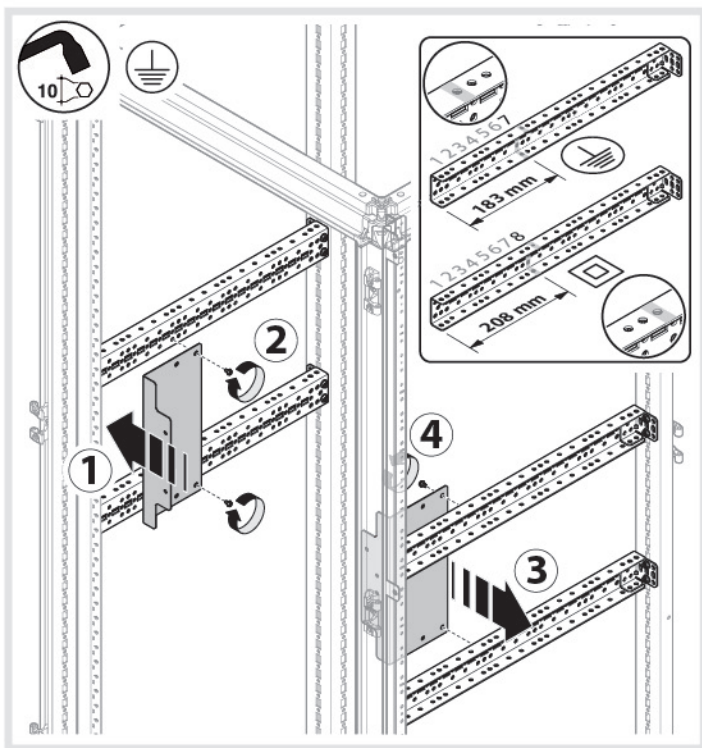

4

1

2

5

	H1		D
UC1800F	1800	UC300FU	400
UC2000F	2000	UC500FU	600
		UC700FU	800

Type of Device	Installation V
H3	x160 x250 H250 H800/1000 H1250/1600
H3+	P160 P250 P630 X630
HA	Up to 3200
HI	Up to 3200
HIC	Up to 3200
Type of Device	Installation V
HFD	Up to 400