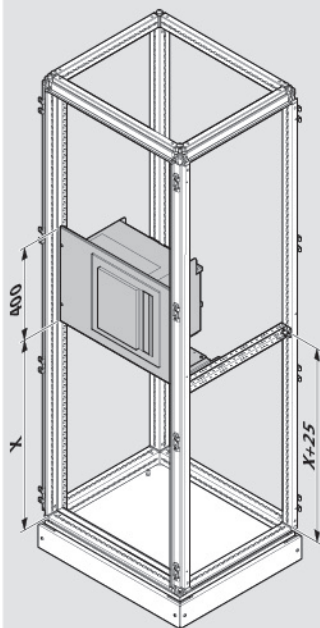

	H1
UC1800F	1800
UC2000F	2000

	D
UC500FU	600
UC700FU	800

	Device 3/4 Poles	W	Type
	HW1		
UC6040HW1	1600A	600	FIX D/W
UC8040HW1	1600A	800	FIX D/W

	H1
UC1800F	1800
UC2000F	2000

	D
UC300FU	400
UC500FU	600
UC700FU	800