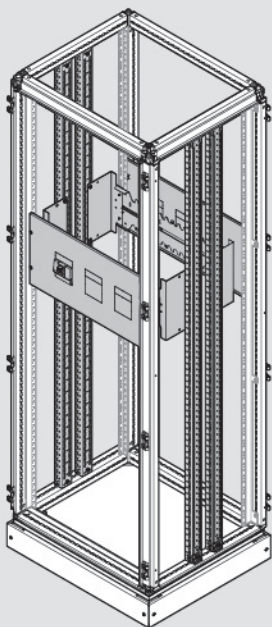

4

1

2

5

	H1		D
UC1800F	1800	UC300FU	400
UC2000F	2000	UC500FU	600
		UC700FU	800

Type of Device	Installation V
H3	x160 x250 H250 H800/1000 H1250/1600
H3+	P160 P250 P630 X630
HA	Up to 3200
HI	Up to 3200
HIC	Up to 3200
Type of Device	Installation V
HFD	Up to 400

H1

UC1800FB 1800
UC2000FB 2000

P

UC300FU 400
UC500FU 600
UC700FU 800

H

UC300BU 300
UC400BU 400
UC500BU 500
UC600BU 600
UC700BU 700
UC800BU 800
UC900BU 900
UC1000BU 1000

2b

	H1	Q.TA
UC1800FB	1800	2
UC2000FB	2000	2