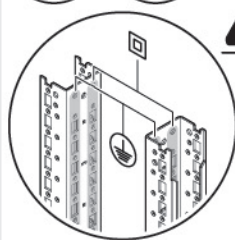

UC000XHP

x4