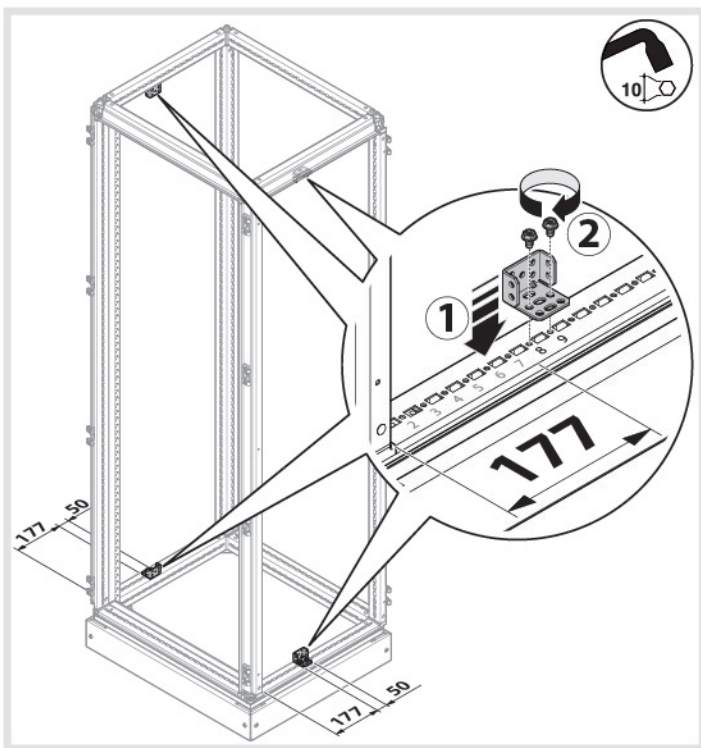

quadro evo
enclosure internal system

W	W1	H	H1	D
450	350			400
700	600	1900	1800	600
900	800	2100	2000	800
1000	600			800

	H1
UC1800FB	1800
UC2000FB	2000

Type of Device	Installation H / V
H3	x160 x250 H250 H800/1000
H3+	P160 P250 P630 X630
Type of Device	Installation V
H3	H800/1600
HFD	Up to 400