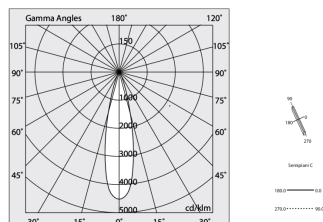

L-16 TRACK

108501.01

novalux
ITALIAN LIGHTING DESIGN SINCE 1948

Features

Use: Indoor
Type of installation: TRACK
Emission: ADJUSTABLE
Optics: SPOT
Beam: 20°
Colour: WHITE
Dimming: DALI
Emergency: NO
L: 151mm
A: Ø 42mm
H: 70mm
Made in: ITALY
Warranty: 5 years

Tech data

Luminaire input power: 8W
Luminaire luminous flux: 475lm
IP: 20
Insulation class: III
Supply voltage: 48 Vdc
SELV: Si

Source

Light source: LED
Source power: 6W
Colour temperature: 2700K
CRI: >90
Colour tolerance: 3 Step MacAdam
LED lifespan: 50000h L80 B20