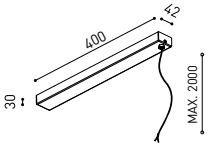

SUSPENSION SHORT 48V

TRACK 48V Wired Power Supply Case

A338-00-25- | NT | WT | 150 W NO DIM

A338-00-26- | NT | WT | 150 W DIM

220 V ~
240

*To be installed inside 48V Surface Tracks

INCL

TRACK 48V SURFACE Suspension Kit (2 units)

A338-00-15- | WT | NT |