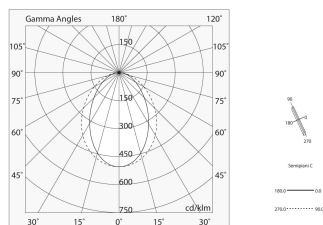

Features

Use: Indoor
Dimming: WITH ACCESSORY
Emergency: NO
Made in: ITALY
Warranty: 5 years
Weight: 0.03kg

Tech data

Luminaire luminouse flux: 916lm
Insulation class: III
Supply voltage: 48 Vdc

Source

Light source: LED
Source power: 6.6W
Colour temperature: 3000K
CRI: >90
LED lifespan: 50000h L80 B20

Compliance

CEI EN 60598-1:2015 + A11:2009. IEC 60598-2:2015 2-1

Standards

CAM edilizia: The product complies with the requirements for public buildings, ministerial decree of 23rd June 2022 n.256.

[View more product info](#)