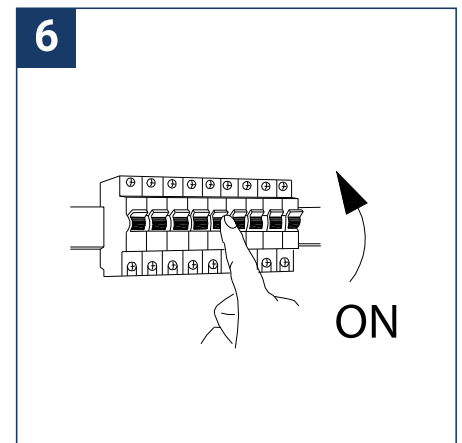

Ref : 100011-100012

<https://www.midex.com/283-connecteurs-etanches-et-boites-de-derivation>