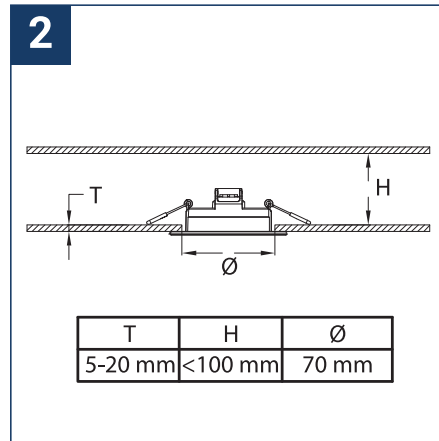

Ref : 100011-100012

<https://www.midex.com/283-connecteurs-etanches-et-boites-de-derivation>