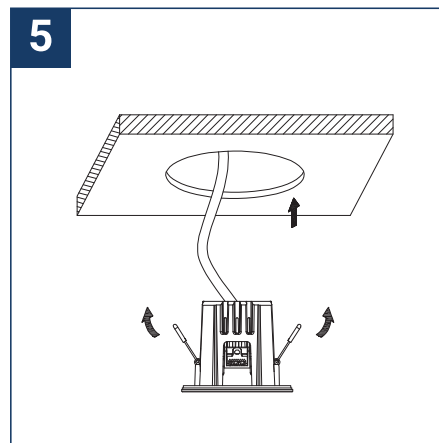

Ref : 100011-100012

<https://www.midex.com/283-connecteurs-etanches-et-boites-de-derivation>