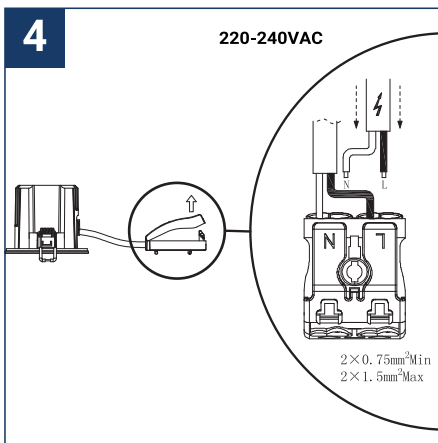

Ref : 100011-100012

<https://www.midex.com/283-connecteurs-etanches-et-boites-de-derivation>