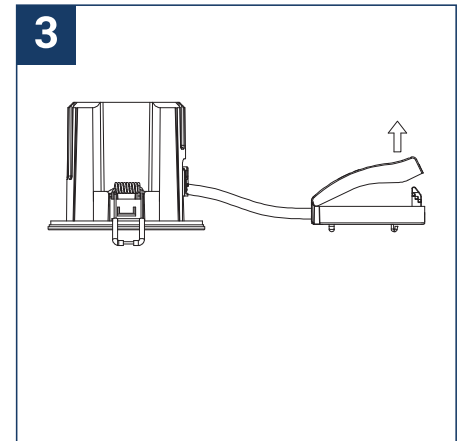

Ref : 100011-100012

<https://www.midex.com/283-connecteurs-etanches-et-boites-de-derivation>