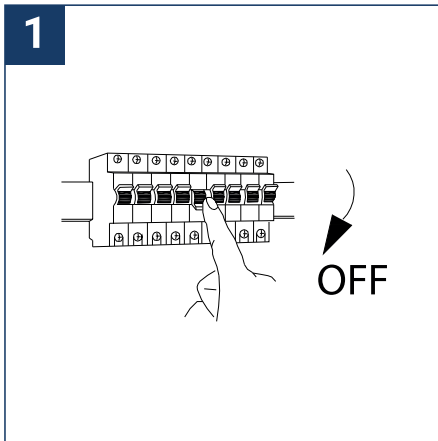

Ref : 100011-100012

<https://www.midex.com/283-connecteurs-etanches-et-boites-de-derivation>