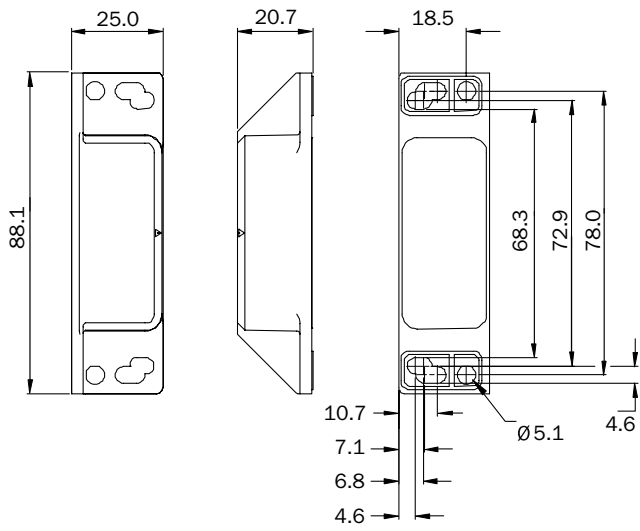

TR4-RDU00B

SICK
Sensor Intelligence.

Ordering information

Type	Part no.
TR4-RDU00B	5339370

Other models and accessories → www.sick.com/

Detailed technical data

Technical specifications

Accessory group	Actuators
Description	Replacement actuator for TR4-SDUxxxB
Design	Rectangular

Dimensional drawing (Dimensions in mm (inch))

SICK AT A GLANCE

SICK is one of the leading manufacturers of intelligent sensors and sensor solutions for industrial applications. A unique range of products and services creates the perfect basis for controlling processes securely and efficiently, protecting individuals from accidents and preventing damage to the environment.