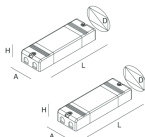

## ELECTRICAL ACCESSORIES

---

HALOS SPOT: COPPIA ALIM. ON/OFF REM.

**109713.99**

---

HALOS SPOT: COPPIA ALIM. DALI/PUSH REM.

**109714.99**

---