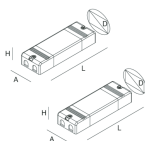

## ELECTRICAL ACCESSORIES

---

HALOS SPOT: COPPIA ALIM. ON/OFF REM.

**109713.99**

---

HALOS SPOT: COPPIA ALIM. DALI/PUSH REM.

**109714.99**

---