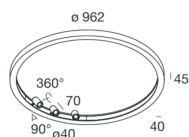

## Features

Use: Indoor  
Type of installation: SUSPENDED, CEILING MOUNTED  
Emission: INTERNAL  
Optics: OPALE/SPOT  
Beam: 20°  
Colour: GOLD  
Dimming: WITH ACCESSORY  
Emergency: NO  
L: Ø 962mm  
A: 40mm  
H: 45mm  
Made in: ITALY  
Warranty: 5 years  
Weight: 6.8kg