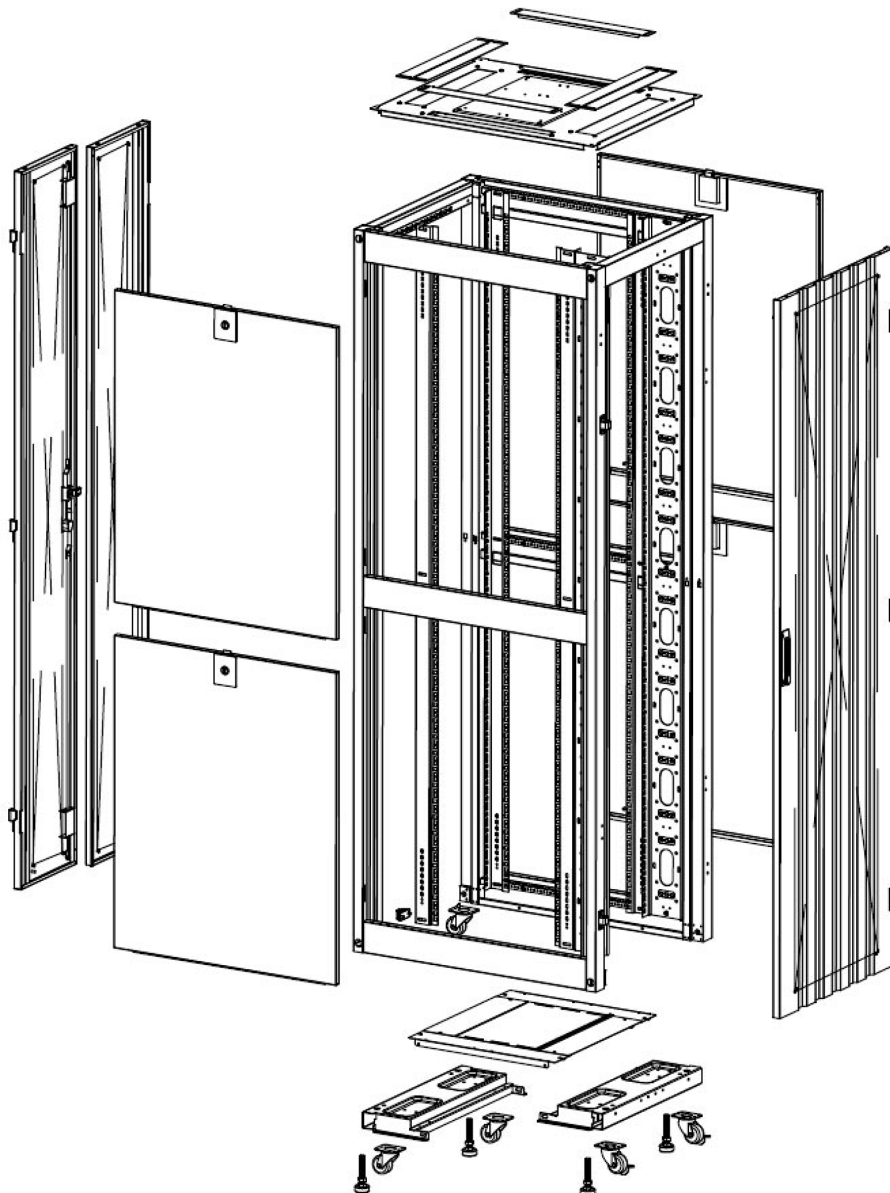

Environ SR600 Baie 42U 600x1200 mm Porte
Ondulé et Ventilé (A) Double Porte Ventilée (F),
De...

Référence du produit: 544-42612-WDBN-BK

excel
without compromise.

Vue éclatée