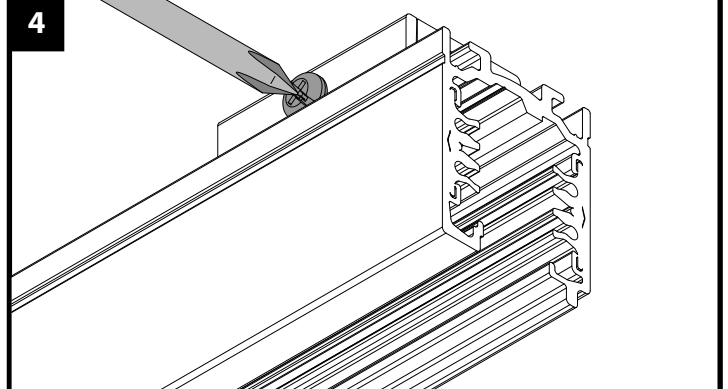

INSTALLATION DIRECT FIXATION