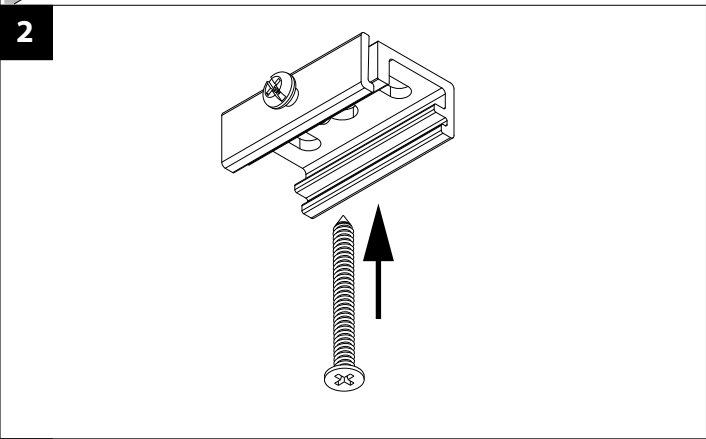

INSTALLATION DIRECT FIXATION