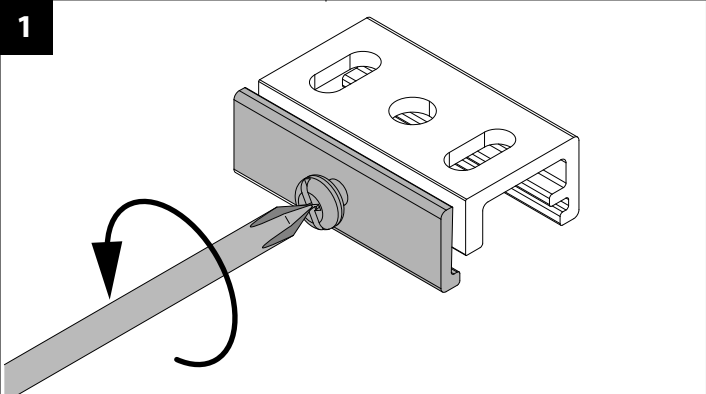

INSTALLATION DIRECT FIXATION