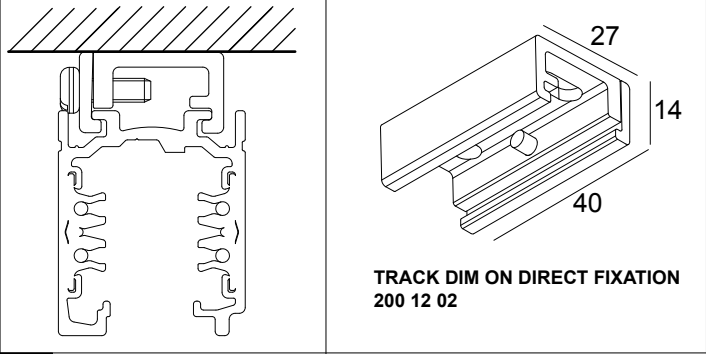

INSTALLATION DIRECT FIXATION