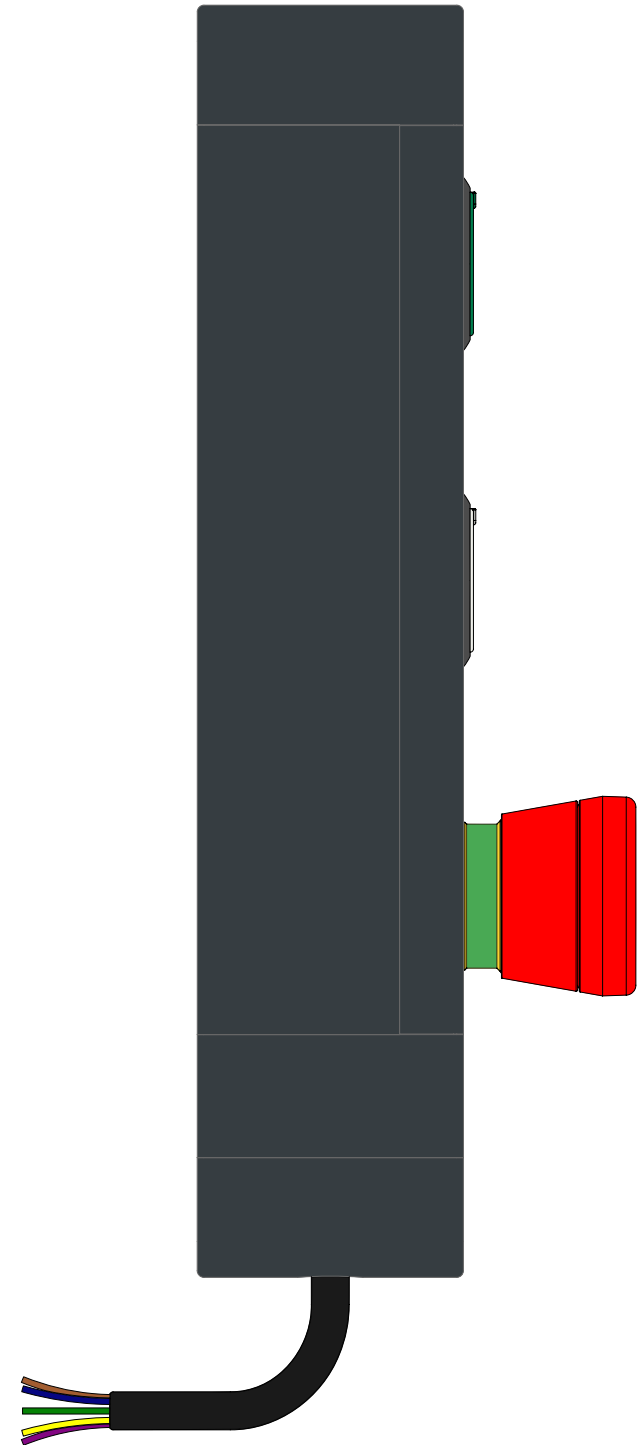

Illuminated button  
spring-return

Illuminated button  
spring-return

Emergency  
push button

	Contacts	Diagram
Device 1	1NO	
Device 2	1NO	
Device 3	2NC	

Connector  
Cable length 10m  
12 wires at the bottom

N.pin	Cable color	N.pin	Cable color
1	brown	7	black
2	blue	8	grey
3	white	9	red
4	green	10	purple
5	pink	11	grey-pink
6	yellow	12	red-blue