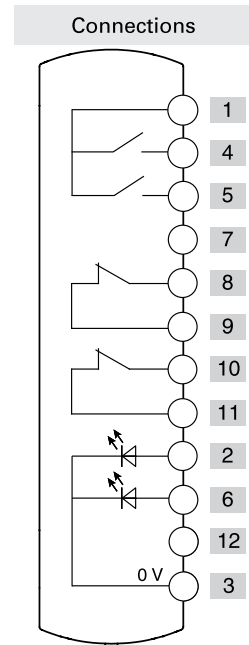

Illuminated button  
spring-return

Illuminated button  
spring-return

Emergency  
push button

	Contacts	Diagram
Device 1	1NO	
Device 2	1NO	
Device 3	2NC	

Connector  
Cable length 10m  
12 wires at the bottom

N.pin	Cable color	N.pin	Cable color
1	brown	7	black
2	blue	8	grey
3	white	9	red
4	green	10	purple
5	pink	11	grey-pink
6	yellow	12	red-blue