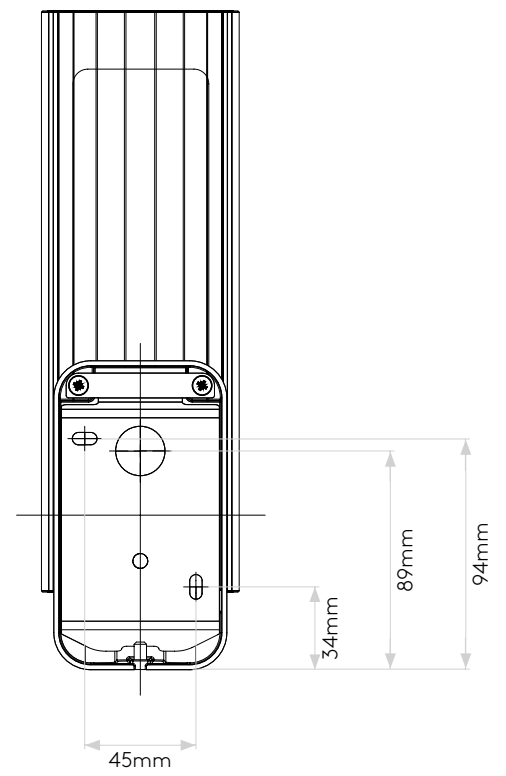

Please note that some dimensions may vary slightly due to manufacturing tolerances, this includes cable entry and fixing holes

Veuillez noter que certaines dimensions peuvent varier légèrement en raison des tolérances de fabrication, y compris l'entrée de câble et les trous de fixation.

Bitte beachten Sie, dass die Maße Fertigungstoleranzen unterliegen und daher in geringem Umfang von der angegebenen Größe abweichen können. Dies gilt auch für Kabeleingänge und Befestigungslöcher.

Si prega notare che possono esserci piccole variazioni in alcune dimensioni dovute alle tolleranze di produzione, queste includono l'ingresso del cavo e i fori di fissaggio.