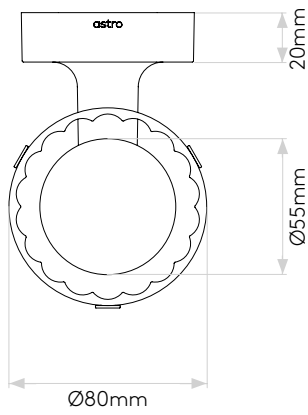

Please note that some dimensions may vary slightly due to manufacturing tolerances, this includes cable entry and fixing holes

Veuillez noter que certaines dimensions peuvent varier légèrement en raison des tolérances de fabrication, y compris l'entrée de câble et les trous de fixation.

Bitte beachten Sie, dass die Maße Fertigungstoleranzen unterliegen und daher in geringem Umfang von der angegebenen Größe abweichen können. Dies gilt auch für Kabeleingänge und Befestigungslöcher.

Si prega notare che possono esserci piccole variazioni in alcune dimensioni dovute alle tolleranze di produzione, queste includono l'ingresso del cavo e i fori di fissaggio.