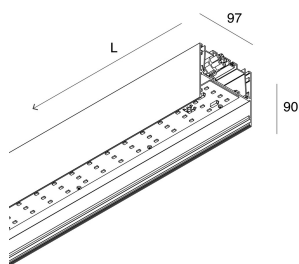

## Features

Use: Indoor  
Type of installation: SUSPENDED, CEILING MOUNTED  
Emission: DIRECT  
Optics: OPAL  
Colour: WHITE  
Dimming: ON/OFF  
Emergency: NO  
L: 1800mm  
A: 97mm  
H: 90mm  
Made in: ITALY  
Warranty: 5 years  
Weight: 6.5kg