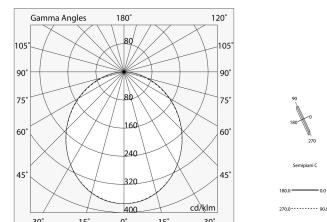

## Features

Use: Indoor  
Type of installation: SUSPENDED, CEILING MOUNTED  
Emission: DIRECT  
Optics: OPAL  
Colour: WHITE  
Dimming: ON/OFF  
Emergency: NO  
L: 1800mm  
A: 97mm  
H: 90mm  
Made in: ITALY  
Warranty: 5 years  
Weight: 6.5kg