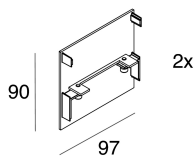

LUCKY MAXI

106205.01 + 106220.99

novalux

ITALIAN LIGHTING DESIGN SINCE 1948

COMPLETION ACCESSORIES

LUCKY MAXI: TESTATE BIANCHE (COPPIA)

106230.01