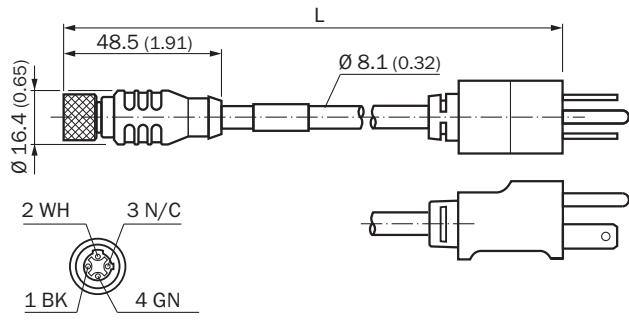

Dimensional drawing (Dimensions in mm (inch))