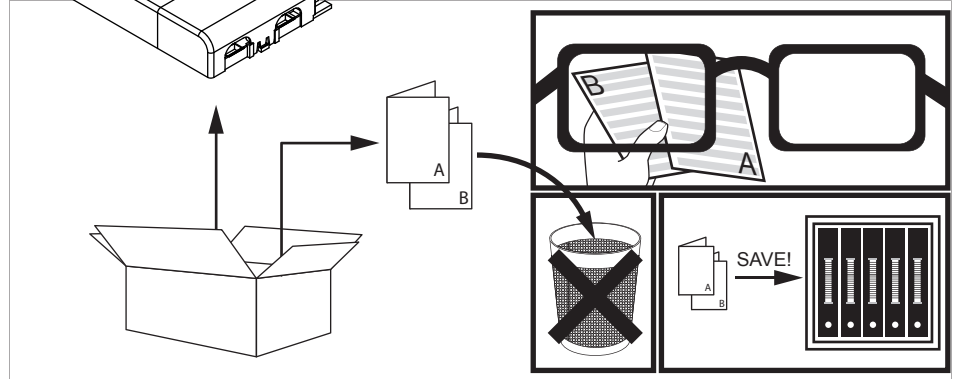

 DELTALIGHT®

Accessory Set

PRI

SEC

1..10V

3

SYNCHRONIZATION CABLE

! MAX 10 DRIVERS IN SERIES (WITH SYNCHRONIZATION CABLE) !