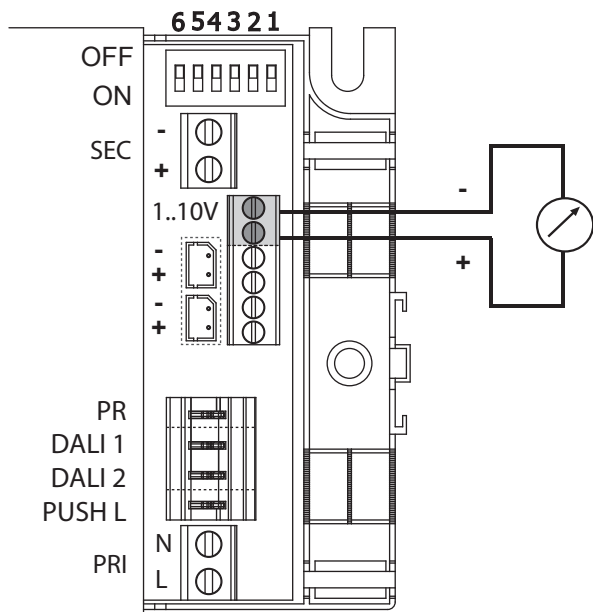

LED POWER SUPPLY MULTI-POWER HV DIM9

Manual/

LED POWER SUPPLY MULTI-POWER HV DIM9 300 90 69

DIMMING BY SWITCH DIM / 1-10V / DALI
110-240V / 50-60Hz

CE 0,1 IP20

CE L.L.I.B.A3
A
DEEL
PARTIE
TEIL
PART
PARTE
PARTE

 DELTALIGHT®

Accessory Set

PRI

SEC

1..10V

3

SYNCHRONIZATION CABLE

! MAX 10 DRIVERS IN SERIES (WITH SYNCHRONIZATION CABLE) !

4

DIMMING BY ANALOG CONTROL

4,5-5,5 mm

5

DALI SIGNAL

8-9 mm

LED POWER SUPPLY MULTI-POWER HV DIM9

6