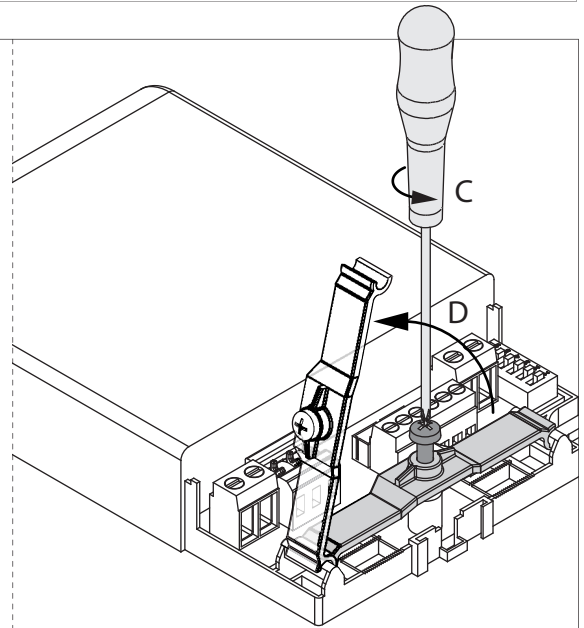

LED POWER SUPPLY MULTI-POWER HV DIM9

Manual/

LED POWER SUPPLY MULTI-POWER HV DIM9 300 90 69

DIMMING BY SWITCH DIM / 1-10V / DALI
110-240V / 50-60Hz

CE 0,1 IP20

CE L.L.I.B.A3
A
DEEL
PARTIE
TEIL
PART
PARTE
PARTE

 DELTALIGHT®

Accessory Set

PRI

SEC

1..10V

3

SYNCHRONIZATION CABLE

! MAX 10 DRIVERS IN SERIES (WITH SYNCHRONIZATION CABLE) !