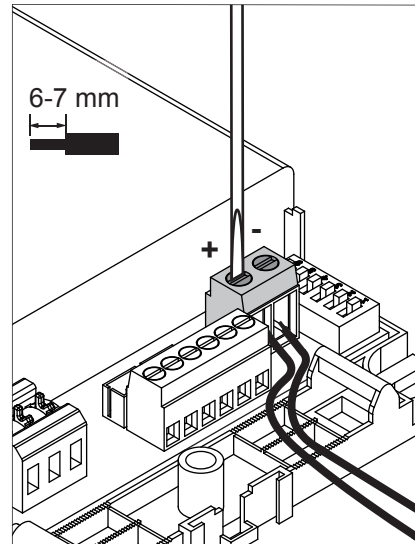

 DELTALIGHT®

Accessory Set

PRI

SEC

1..10V

3

SYNCHRONIZATION CABLE

! MAX 10 DRIVERS IN SERIES (WITH SYNCHRONIZATION CABLE) !