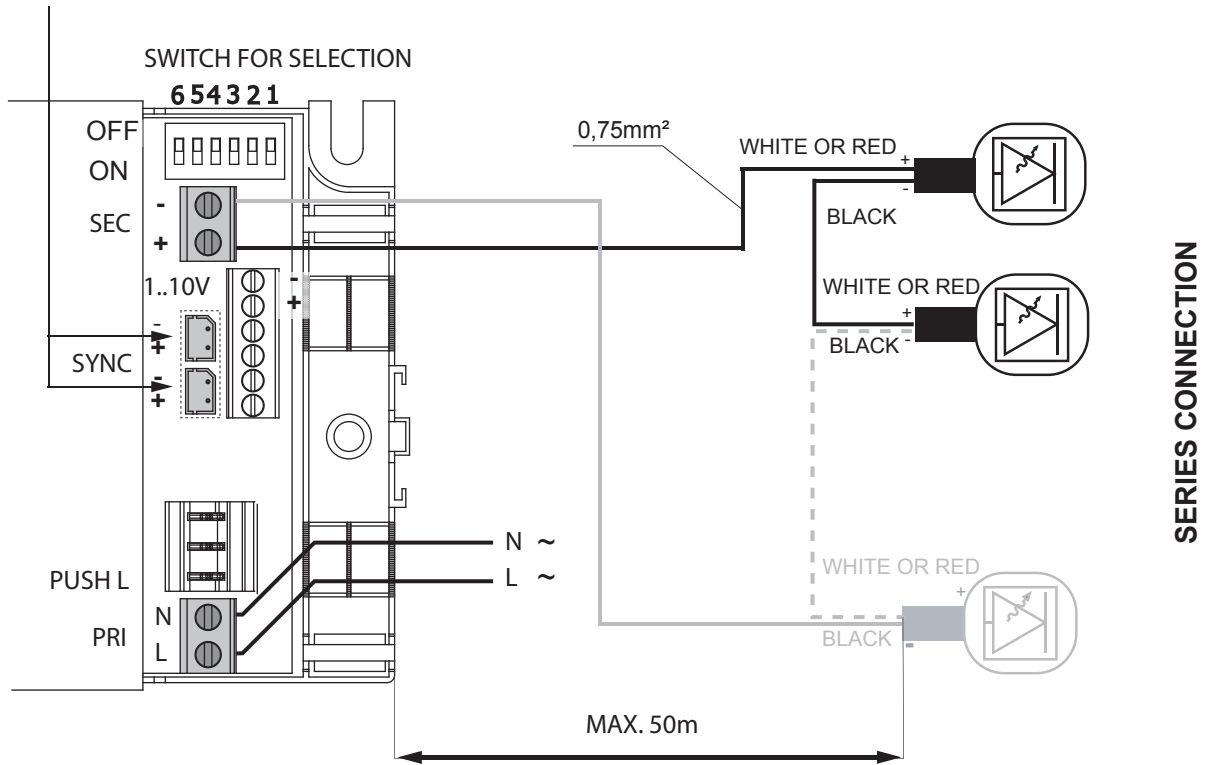

 DELTALIGHT®

Accessory Set

PRI

SEC

1..10V

3

SYNCHRONIZATION CABLE

! MAX 10 DRIVERS IN SERIES (WITH SYNCHRONIZATION CABLE) !