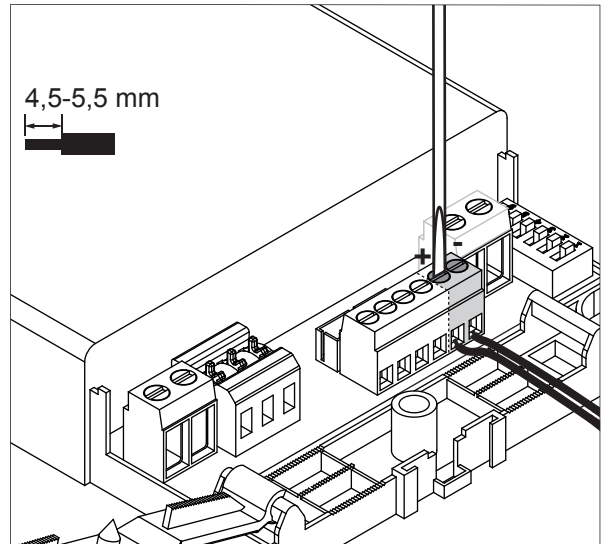

Accessory Set

PRI

SEC

1..10V