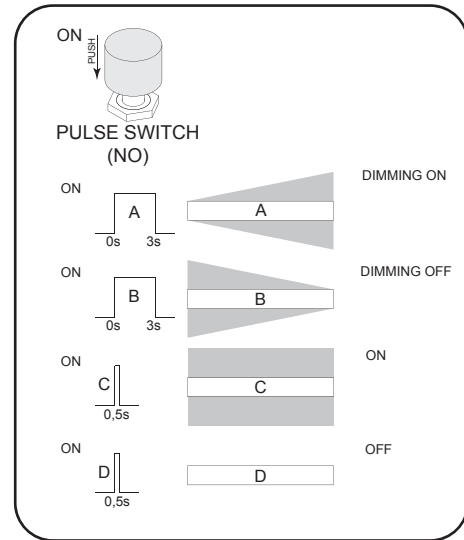

4

DIMMING BY ANALOG CONTROL

4,5-5,5 mm

5

DALI SIGNAL

8-9 mm

LED POWER SUPPLY MULTI-POWER HV DIM9

6

DIMMING BY SWITCH DIM

8-9 mm

DIP SWITCH position	6	5	4	3	2	1
30W 250 mA	-	-	-	-	-	-
40W 350 mA	ON	-	-	-	-	-
47W 400 mA	-	ON	-	-	-	-
50W 450 mA	-	-	ON	-	-	-
50W 500 mA	ON	ON	-	-	-	-
50W 550 mA	ON	-	ON	-	-	-
50W 600 mA	-	ON	ON	-	-	-
50W 700 mA	ON	ON	ON	-	-	-
50W LOU+ 25 mA	X	X	X	ON	-	-