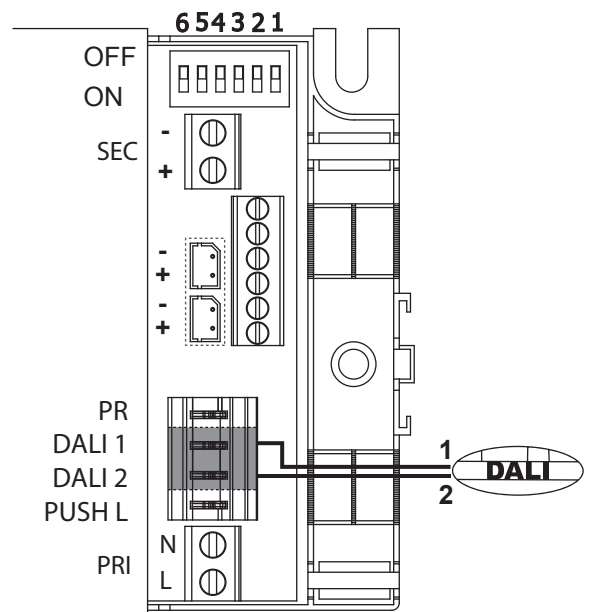

 DELTALIGHT®

Accessory Set

PRI

SEC

1..10V

3

SYNCHRONIZATION CABLE

! MAX 10 DRIVERS IN SERIES (WITH SYNCHRONIZATION CABLE) !

4

DIMMING BY ANALOG CONTROL

4,5-5,5 mm

5

DALI SIGNAL

8-9 mm

LED POWER SUPPLY MULTI-POWER HV DIM9

6

DIMMING BY SWITCH DIM

8-9 mm

DIP SWITCH position	6	5	4	3	2	1
30W 250 mA	-	-	-	-	-	-
40W 350 mA	ON	-	-	-	-	-
47W 400 mA	-	ON	-	-	-	-
50W 450 mA	-	-	ON	-	-	-
50W 500 mA	ON	ON	-	-	-	-
50W 550 mA	ON	-	ON	-	-	-
50W 600 mA	-	ON	ON	-	-	-
50W 700 mA	ON	ON	ON	-	-	-
50W LOU+ 25 mA	X	X	X	ON	-	-