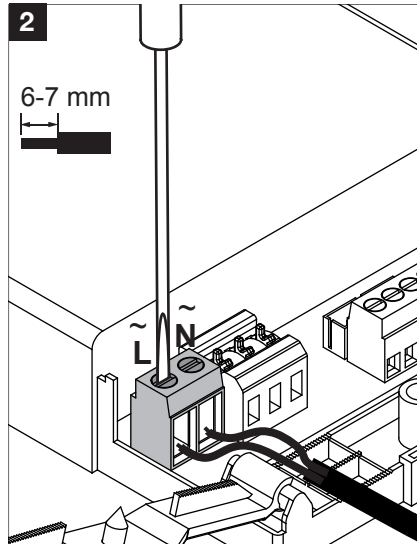

Accessory Set

PRI

SEC

1..10V