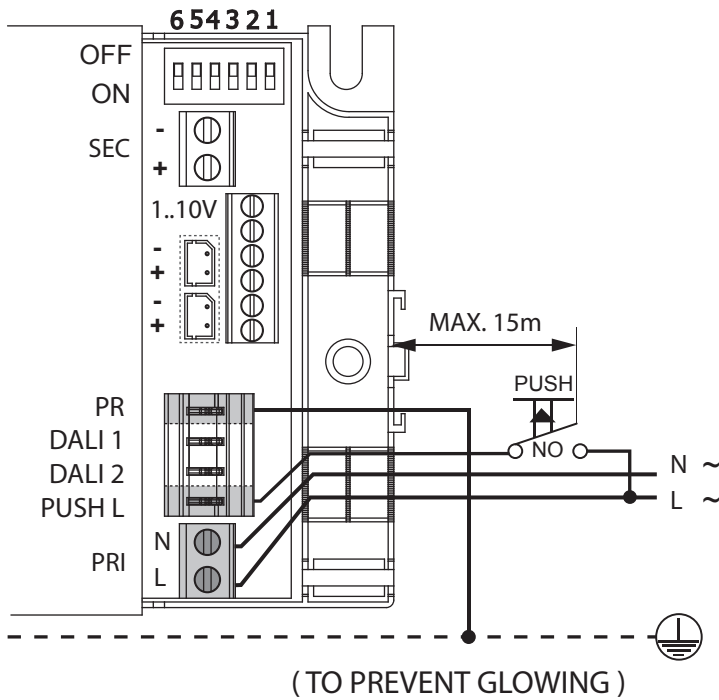

 DELTALIGHT®

Accessory Set

PRI

SEC

1..10V

3

SYNCHRONIZATION CABLE

! MAX 10 DRIVERS IN SERIES (WITH SYNCHRONIZATION CABLE) !

4

DIMMING BY ANALOG CONTROL

4,5-5,5 mm

5

DALI SIGNAL

8-9 mm

LED POWER SUPPLY MULTI-POWER HV DIM9

6

DIMMING BY SWITCH DIM

8-9 mm

DIP SWITCH position	6	5	4	3	2	1
30W 250 mA	-	-	-	-	-	-
40W 350 mA	ON	-	-	-	-	-
47W 400 mA	-	ON	-	-	-	-
50W 450 mA	-	-	ON	-	-	-
50W 500 mA	ON	ON	-	-	-	-
50W 550 mA	ON	-	ON	-	-	-
50W 600 mA	-	ON	ON	-	-	-
50W 700 mA	ON	ON	ON	-	-	-
50W LOU+ 25 mA	X	X	X	ON	-	-