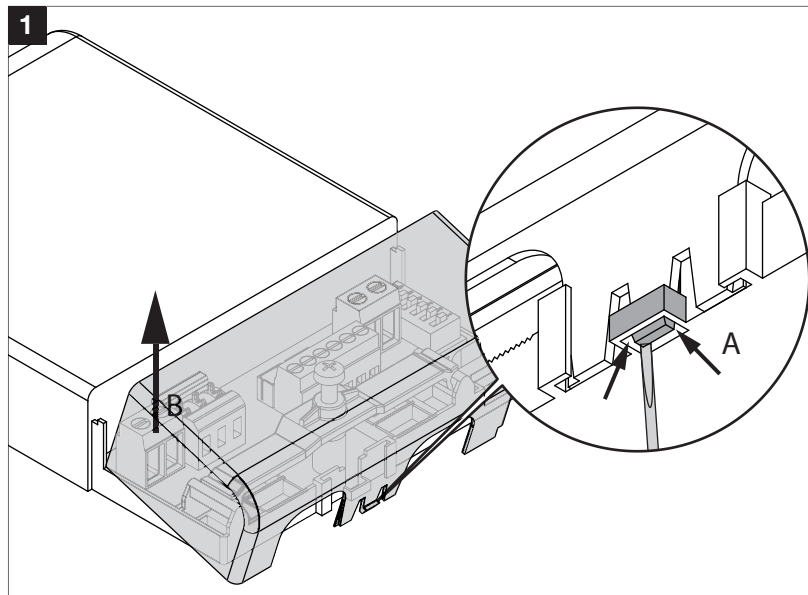

Accessory Set