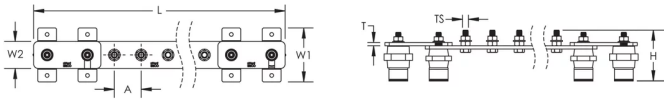

ADDITIONAL PRODUCT DETAILS

"Tinned finish is 8 microns according to ASTM B545 Service Class ""C"" for corrosive environments."

DIAGRAMS

AVERTISSEMENT

Les produits nVent doivent être installés et utilisés conformément aux consignes figurant dans les fiches d'instructions et les documents de formation des produits nVent. Les fiches d'instructions sont disponibles à l'adresse suivante : www.nvent.com et auprès de votre représentant du service client nVent. Une mauvaise installation, une utilisation incorrecte, une application erronée ou toute autre forme de non-respect scrupuleux des instructions et avertissements de nVent peuvent entraîner un dysfonctionnement du produit, des dommages matériels, des lésions corporelles graves et le décès et/ou annuler votre garantie.

Amérique du Nord

+1.800.753.9221
Option 1 – Customer Care
Option 2 – Technical Support

Europe

Netherlands:
+31 800-0200135
France:
+33 800 901 793

Europe

Germany:
800 1890272
Other Countries:
+31 13 5835404