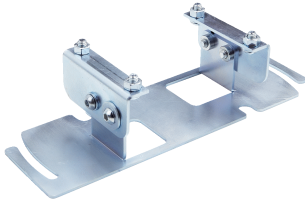

Mounting bracket

SICK
Sensor Intelligence.

Ordering information

Type	Part no.
Mounting bracket	2050262

Other models and accessories → www.sick.com/

Detailed technical data

Technical specifications

Accessory group	Mounting brackets and plates
Accessory family	Mounting brackets
Description	Bracket for TVS100, alignment adjustable in 2 axes