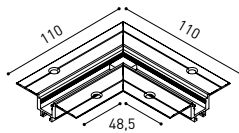

Corner 90° 1 Plane

A467-00-02- | N |

Cable Length = 140mm.

MINIMAL TRACK 24V Trimless

Corner 90° 1 Plane Connector

A467-00-03- | N |

MINIMAL TRACK 24V Trimless

Corner 90° 2 Planes