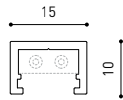

MINIMAL TRACK SUSPENSION

ARKOSLIGHT