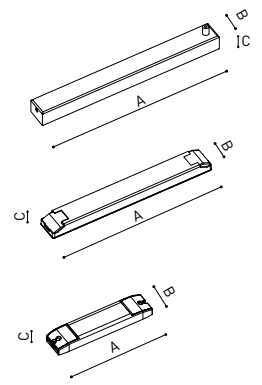

Rubber Cable n x 1m

A400-00-01- | N |

n = Total Length of System.

24V | Max. 4A

MINIMAL TRACK 24V Suspension Straight Joiner

A400-00-02- | N | WT |

MINIMAL TRACK 24V Suspension Kit

A400-02-04- | N | WT |

Max distance between suspension kits = 100 cm.

MINIMAL TRACK 24V Suspension End Caps

A400-00-05- | N | WT |

Two End Caps Included.

			P	V	D (A x B x C)
MINIMAL TRACK 24V Suspension Power Supply Box	ON/OFF	A400-00-06- NT WT	40W	24V	280 x 30 x 36mm
		A400-00-07- NT WT	100W	24V	280 x 30 x 36mm
220 V~ Included ON/OFF 24Vdc Power Supply.					
MINIMAL TRACK 24V Remote Power Supply	ON/OFF	0434-01-37	60W	24V	180 x 52 x 30mm
		0433-10-22	100W	24V	295 x 43 x 30mm
220 V~					
MINIMAL TRACK 24V Remote Constant Voltage Dimmer		0433-01-32	DALI / Push	24V	181 x 42 x 20mm
		0433-01-33	CASAMBI	24V	172 x 42 x 20mm
		0434-01-64	WIFI	24V	105 x 44 x 23mm

24V

DROP VOLTAGE TABLE

POWER (W)	CABLE SECTION (mm ²)	CABLE LENGTH (m)			
		<5	<10	<20	<30
40	0,75	30	30	30	30
	1,5	30	30	30	30
60	0,75	30	30	20	10
	1,5	30	30	30	20
100	0,75	20	10	X	X
	1,5	20	20	10	X

COLOUR | N ■ | NT ■ | WT □ |