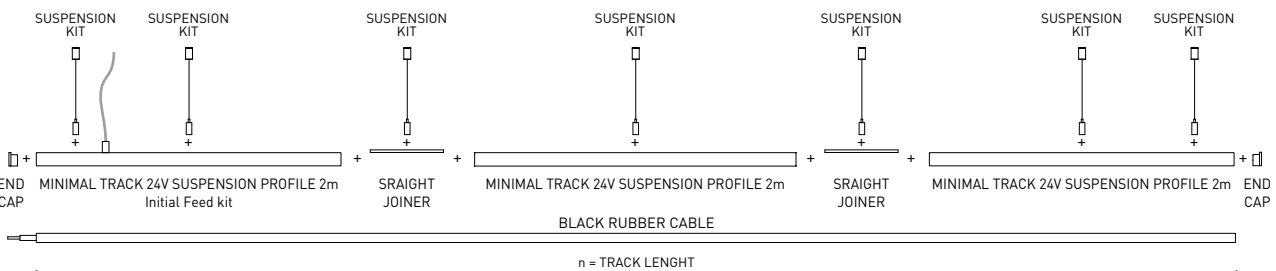

DROP VOLTAGE TABLE

POWER (W)	CABLE SECTION (mm²)	CABLE LENGTH (m)			
		<5	<10	<20	<30
40	0,75	30	30	30	30
	1,5	30	30	30	30
60	0,75	30	30	20	10
	1,5	30	30	30	20
100	0,75	20	10	X	X
	1,5	20	20	10	X