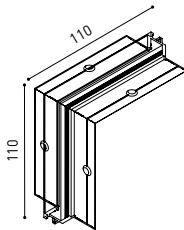

MINIMAL TRACK 24V Trimless

Corner 90° 2 Planes

A467-00-04- | N |

Cable Length = 200mm.

MINIMAL TRACK 24V Trimless

End Caps

A467-00-05- | N |

Two End Caps Included

MINIMAL TRACK 24V Trimless

Straight Joiner

A467-00-06

MINIMAL TRACK 24V Trimless

Connection Box

A467-00-07- | N |

		P	V	D (A x B x C)	
MINIMAL TRACK 24V Remote Power Supply	ON/OFF	0434-01-37	60W	24V	180 x 52 x 30mm
		0433-10-22	100W	24V	295 x 43 x 30mm

220 V~
240 V~

MINIMAL TRACK 24V Remote Constant Voltage Dimmer		0433-01-32	DALI / Push	24V	181 x 42 x 20mm
		0433-01-33	CASAMBI	24V	172 x 42 x 20mm
		0434-01-64	WIFI	24V	105 x 44 x 23mm

24V