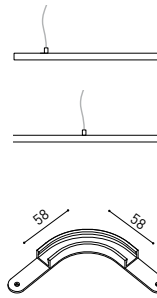

24V

DROP VOLTAGE TABLE

POWER [W]	CABLE SECTION [mm²]	CABLE LENGTH [m]			
		<5	<10	<20	<30
40	0,75	30	30	30	30
	1,5	30	30	30	30
60	0,75	30	30	20	10
	1,5	30	30	30	20
100	0,75	20	10	X	X
	1,5	20	20	10	X

COLOUR | N ■ | NT ■ | WT □ |

A400-02-10- | N | WT |

Profile 2m Middle feed kit*

A400-02-20- | N | WT |

* Unidirectional Middle Feed.

MINIMAL TRACK 24V Suspension Corner 90°

A400-00-03- | N | WT |

Cable Length = 85mm.

MINIMAL TRACK 24V Suspension

Rubber Cable n x 1m

A400-00-01- | N |

n = Total Length of System.

24V | Max. 4A

MINIMAL TRACK 24V Suspension Straight Joiner

A400-00-02- | N | WT |

MINIMAL TRACK 24V Suspension Kit

A400-02-04- | N | WT |