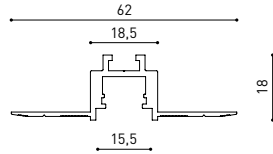

MINIMAL TRACK TRIMLESS

ARKOSLIGHT

MINIMAL TRACK 24V Trimless

Profile 2m A467-02-00- | N |