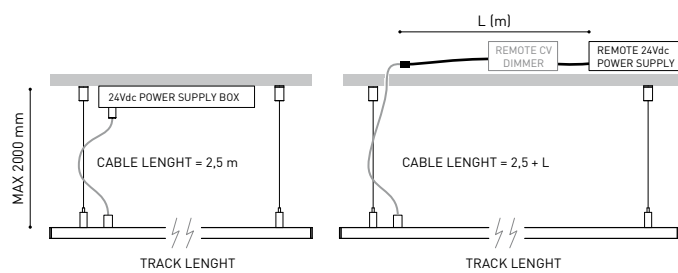

Max distance between suspension kits = 100 cm.

MINIMAL TRACK 24V Suspension End Caps

A400-00-05- | N | WT |

Two End Caps Included.

			P	V	D (A x B x C)
MINIMAL TRACK 24V Suspension Power Supply Box	ON/OFF	A400-00-06- NT WT	40W	24V	280 x 30 x 36mm
		A400-00-07- NT WT	100W	24V	280 x 30 x 36mm
220 V~ Included ON/OFF 24Vdc Power Supply.					
MINIMAL TRACK 24V Remote Power Supply	ON/OFF	0434-01-37	60W	24V	180 x 52 x 30mm
		0433-10-22	100W	24V	295 x 43 x 30mm
220 V~					
MINIMAL TRACK 24V Remote Constant Voltage Dimmer		0433-01-32	DALI / Push	24V	181 x 42 x 20mm
		0433-01-33	CASAMBI	24V	172 x 42 x 20mm
		0434-01-64	WIFI	24V	105 x 44 x 23mm

24V

DROP VOLTAGE TABLE

POWER (W)	CABLE SECTION (mm ²)	CABLE LENGTH (m)			
		<5	<10	<20	<30
40	0,75	30	30	30	30
	1,5	30	30	30	30
60	0,75	30	30	20	10
	1,5	30	30	30	20
100	0,75	20	10	X	X
	1,5	20	20	10	X

COLOUR | N ■ | NT ■ | WT □ |