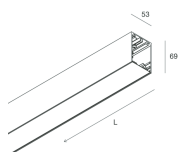

COMPLETION ACCESSORIES

EDY L: MOD. CIECO 1120 NER

109605.02