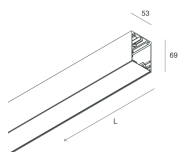

EDY L: MOD. CIECO 1680 NER

109606.02