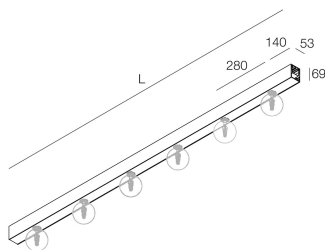

Compliance

CEI EN 60598-1:2015 + A11:2009. IEC 60598-2:2015 2-2

[View more product info](#)