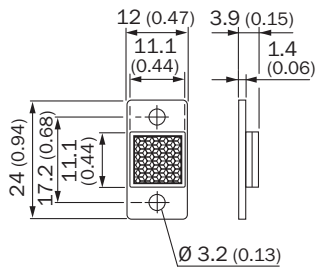

### Detailed technical data

#### Technical specifications

<b>Accessory group</b>	Reflectors
<b>Accessory family</b>	Fine triple reflectors
<b>Description</b>	Reflector, rectangular, flat, mounting hole 3,2 mm, IP 67, reflective area 9 x 9 mm, ideal in combination with sensors for clear material detection
<b>Mounting system type</b>	Screw-on, 2 hole mounting
<b>Ambient operating temperature</b>	-30 °C ... +50 °C
<b>Dimensions</b>	24 mm x 12 mm
<b>Material</b>	PMMA/ABS

## Dimensional drawing (Dimensions in mm (inch))