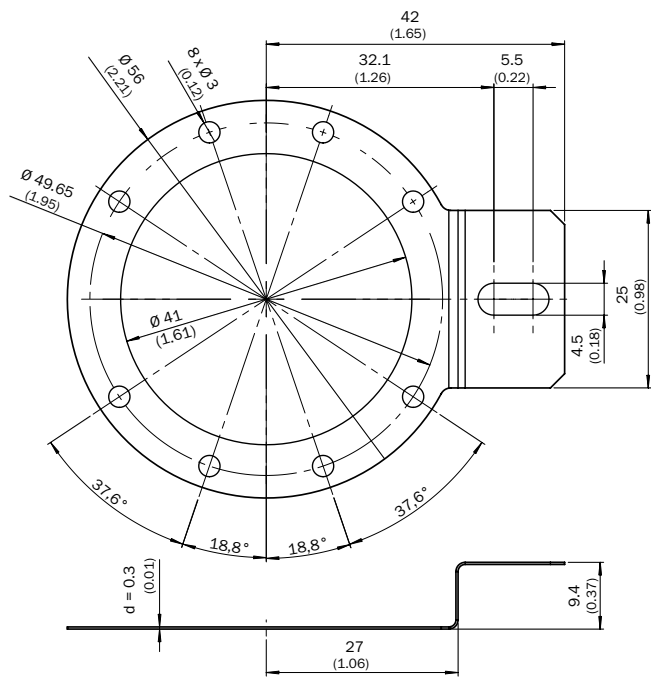

BEF-DS-14

SICK
Sensor Intelligence.

Ordering information

Type	Part no.
BEF-DS-14	2076678

Other models and accessories → www.sick.com/

Detailed technical data

Technical specifications

Accessory group	Flanges
Accessory family	Flange plates
Description	One-sided stator coupling, slot, slot radius 32.1 mm – 37.6 mm, slot width 4.5 mm

Dimensional drawing (Dimensions in mm (inch))

SICK AT A GLANCE

SICK is one of the leading manufacturers of intelligent sensors and sensor solutions for industrial applications. A unique range of products and services creates the perfect basis for controlling processes securely and efficiently, protecting individuals from accidents and preventing damage to the environment.