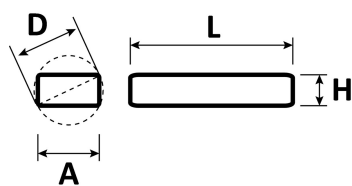

DRIVERS

E182K1320KK

novalux
ITALIAN LIGHTING DESIGN SINCE 1948

Features

Use: Indoor
Dimming: ON/OFF
Emergency: NO
L: 215mm
A: 115mm
H: 50mm
D: 126mm
Warranty: 3 years
Weight: 0.653kg

Tech data

Luminaire input power: 320W
IP: 20
Insulation class: I
Supply voltage: 220-240V 50/60Hz
SELV: Si