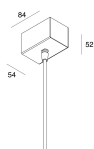

## MOUNTING ACCESSORIES

---

P-30: ROSONE CARTON. ALIM L=1200 3P BIA

**103319.01**

---

P-30: ROSONE CARTON. ALIM L1200 3P CAPP

**103319.21**

---