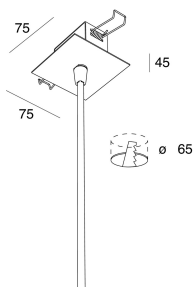

P-30 READY

103344.21

novalux
ITALIAN LIGHTING DESIGN SINCE 1948

MOUNTING ACCESSORIES

P-30: ROSONE CARTON. ALIM L=1200 3P BIA

103319.01