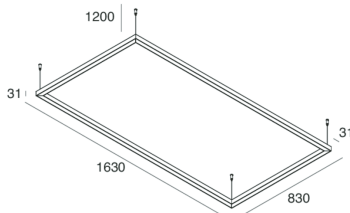

Novalux S.r.l. via Marzabotto, 2 40050 Funo di Argelato (BO) Italy
Tel: +39 051 860558 · Fax +39 051 6647859 · Mail: info@novalux.it · VAT number 00536541204 · novalux.com
Company subject to the management and coordination by SLV GmbH

This technical data sheet is owned by Novalux S.r.l., all rights reserved. Novalux S.r.l. reserves the right to make changes without prior notice.