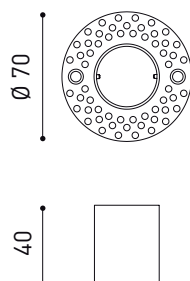

MANDATORY FOR INSTALLATION

PRODUCT	
Model	Alaska Trimless accessory
Reference	A4011000
Category	Accessories

INSTALLATION OPTIONS