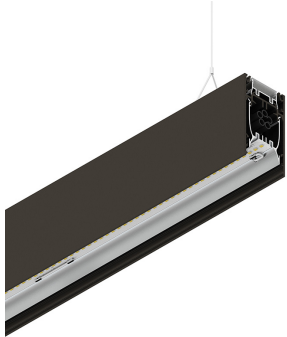

## Features

Use: Indoor  
Type of installation: SUSPENDED  
Emission: DIRECT/INDIRECT  
Colour: CAFFE  
Dimming: PUSH  
Emergency: NO  
L: 2520mm  
A: 53mm  
H: 92mm  
Made in: ITALY  
Warranty: 5 years  
Weight: 9kg

## Tech data

Luminaire input power: 120.6W  
Indirect luminous flux: 5533lm  
IP: 40  
Insulation class: I  
Supply voltage: 220-240V 50/60Hz  
SELV: Si