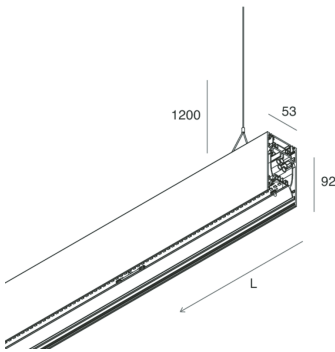

## Features

Use: Indoor  
Type of installation: SUSPENDED  
Emission: DIRECT/INDIRECT  
Colour: CAFFE  
Dimming: PUSH  
Emergency: NO  
L: 2520mm  
A: 53mm  
H: 92mm  
Made in: ITALY  
Warranty: 5 years  
Weight: 9kg