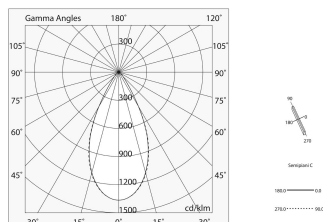

FORTY8 TRACK

108583.02 + 108588.01

novalux
ITALIAN LIGHTING DESIGN SINCE 1948

Features

Use: Indoor
Type of installation: TRACK
Emission: DIRECT
Optics: MICRO OPTICS
Beam: 50°
Colour: BLACK
Dimming: DALI
Emergency: NO
L: 244mm
Warranty: 5 years
Weight: 0.175kg

Tech data

Luminaire input power: 10W
Luminaire luminous flux: 838lm
IP: 20
Insulation class: III
Supply voltage: 48 Vdc
SELV: Si

Source

Light source: LED
Source power: 9W
Colour temperature: 3000K
CRI: >90
Colour tolerance: 3 Step MacAdam
LED lifespan: 30000h L70 B20

Compliance

CEI EN 60598-1:2015 + A11:2009. IEC 60598-2:2015 2-1

Standards

Photobiological risk: RISK GROUP 1 Certified fixture in RISK GROUP 1 (Low Risk)-The fixture does not pose a hazard due to normal behavioral limitations on exposure - in accordance with CEI EN 62471:2010-01, IEC TR 62778:2014.

[View more product info](#)

Novalux S.r.l. via Marzabotto, 2 40050 Funo di Argelato (BO) Italy
Tel: +39 051 860558 · Fax +39 051 6647859 · Mail: info@novalux.it · VAT number 00536541204 · novalux.com
Company subject to the management and coordination by SLV GmbH

This technical data sheet is owned by Novalux S.r.l., all rights reserved. Novalux S.r.l. reserves the right to make changes without prior notice.