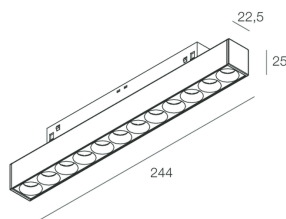

## Features

Use: Indoor  
Type of installation: TRACK  
Emission: DIRECT  
Optics: MICRO OPTICS  
Beam: 50°  
Colour: BLACK  
Dimming: DALI  
Emergency: NO  
L: 244mm  
Warranty: 5 years  
Weight: 0.175kg