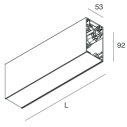

HERO B

1087C4.02

novalux
ITALIAN LIGHTING DESIGN SINCE 1948

COMPLETION ACCESSORIES

HERO B: MOD.CIECO 250 NE

1087A3.02