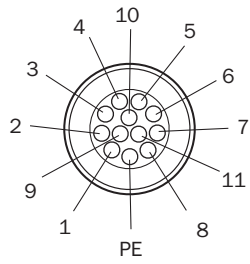

PIN assignment

Wire color

- ① Brown
- ② Blue
- ③ Gray
- ④ Pink
- ⑤ Red
- ⑥ Yellow
- ⑦ White
- ⑧ Red-blue
- ⑨ -
- ⑩ -
- ⑪ Gray-pink
- ⑫ PE = green