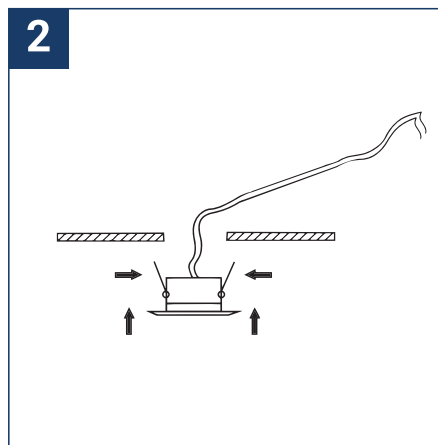

Ref : 100161-100162-100163-100164-100165-100166-100181-100352-100353

<https://www.miidex.com/283-connecteurs-etanches-et-boites-de-derivation>

FR
Cet appareil et ses accessoires se recyclent

À DÉPOSER EN MAGASIN

À DÉPOSER EN DÉCHÈTERIE

OU