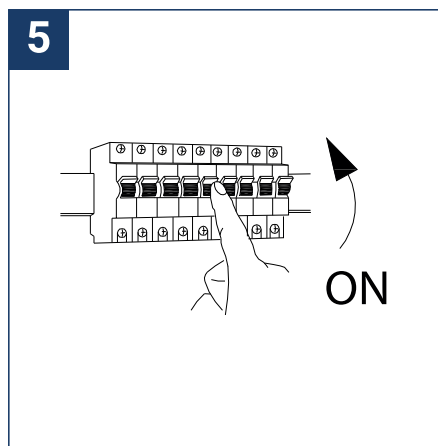

Ref : 100161-100162-100163-100164-100165-100166-100181-100352-100353

<https://www.miidex.com/283-connecteurs-etanches-et-boites-de-derivation>

FR
Cet appareil et ses accessoires se recyclent

À DÉPOSER EN MAGASIN

À DÉPOSER EN DÉCHÈTERIE

OU