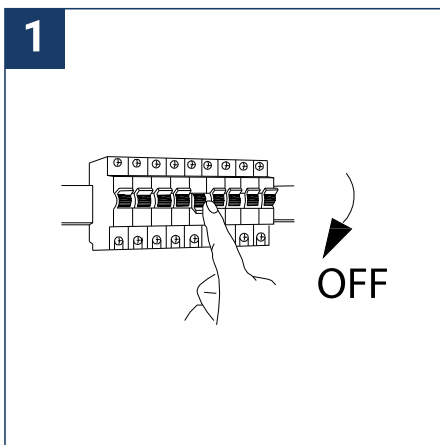

Ref : 100161-100162-100163-100164-100165-100166-100181-100352-100353

<https://www.miidex.com/283-connecteurs-etanches-et-boites-de-derivation>

FR
Cet appareil et ses accessoires se recyclent

À DÉPOSER EN MAGASIN

À DÉPOSER EN DÉCHÈTERIE

OU