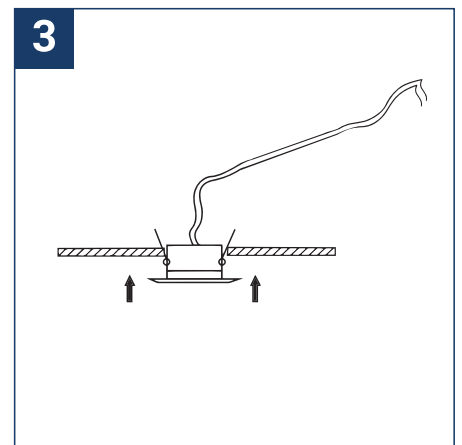

Ref : 100161-100162-100163-100164-100165-100166-100181-100352-100353

<https://www.miidex.com/283-connecteurs-etanches-et-boites-de-derivation>

FR
Cet appareil et ses accessoires se recyclent

À DÉPOSER EN MAGASIN

À DÉPOSER EN DÉCHÈTERIE

OU