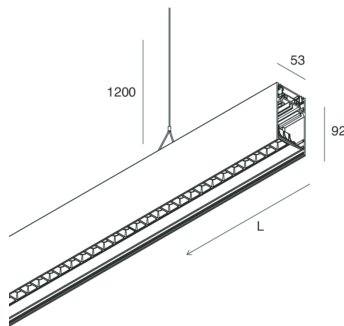

HERO B

108764.02

novalux
ITALIAN LIGHTING DESIGN SINCE 1948

Features

Use: Indoor
Type of installation: SUSPENDED
Emission: DIRECT/INDIRECT
Optics: MICRO OPTICS
Colour: BLACK
Dimming: DALI
Emergency: NO
L: 1428mm
A: 53mm
H: 92mm
Made in: ITALY
Warranty: 5 years
Weight: 5kg