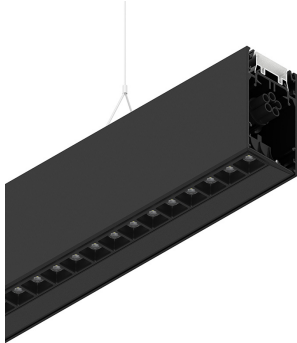

HERO B

108764.02

novalux
ITALIAN LIGHTING DESIGN SINCE 1948

Features

Use: Indoor
Type of installation: SUSPENDED
Emission: DIRECT/INDIRECT
Optics: MICRO OPTICS
Colour: BLACK
Dimming: DALI
Emergency: NO
L: 1428mm
A: 53mm
H: 92mm
Made in: ITALY
Warranty: 5 years
Weight: 5kg

Tech data

Luminaire input power: 69W
Luminaire luminous flux: 6323lm
Direct luminous flux: 3556lm
Indirect luminous flux: 2767lm
IP: 40
Insulation class: I
Supply voltage: 220-240V 50/60Hz
UGR: <19
SELV: Si