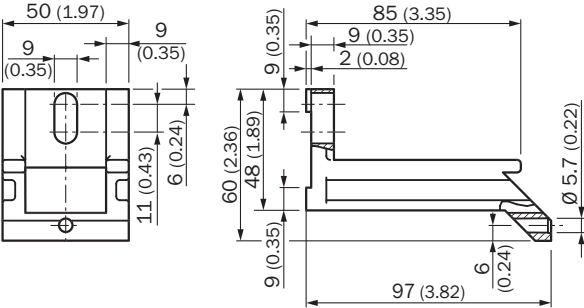

Dimensional drawing (Dimensions in mm (inch))