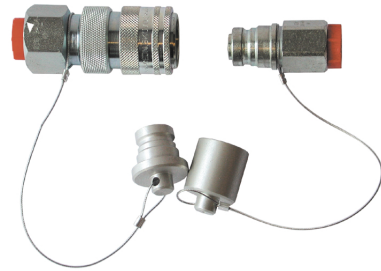

Last modification date
06/21/2022

RFN-F38NPT

Quick hydraulic couplings

Series: RF-RM

[[Label-NetworkType]] Network Type: [%NetworkTypeFR%]
[[Label-NetworkType]]

Hydraulic quick couplings ball lock.

Capacity