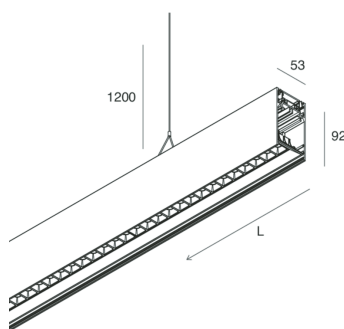

## Features

Use: Indoor  
Type of installation: SUSPENDED  
Emission: DIRECT/INDIRECT  
Optics: MICRO OPTICS  
Colour: CAFFE  
Dimming: ON/OFF  
Emergency: NO  
L: 1428mm  
A: 53mm  
H: 92mm  
Made in: ITALY  
Warranty: 5 years  
Weight: 5kg