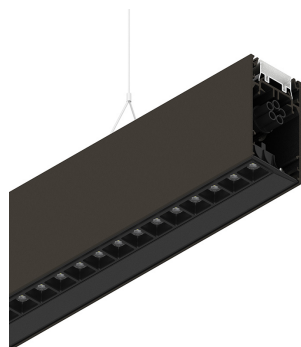

## Features

Use: Indoor  
Type of installation: SUSPENDED  
Emission: DIRECT/INDIRECT  
Optics: MICRO OPTICS  
Colour: CAFFE  
Dimming: ON/OFF  
Emergency: NO  
L: 1428mm  
A: 53mm  
H: 92mm  
Made in: ITALY  
Warranty: 5 years  
Weight: 5kg