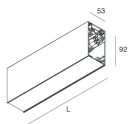

HERO B

108731.20

novalux
ITALIAN LIGHTING DESIGN SINCE 1948

COMPLETION ACCESSORIES

HERO B: MOD.CIECO 250 CAF

1087A3.20