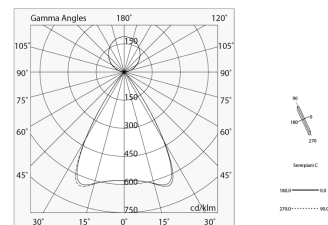

HERO B

108731.20

novalux
ITALIAN LIGHTING DESIGN SINCE 1948

Features

Use: Indoor
Type of installation: SUSPENDED
Emission: DIRECT/INDIRECT
Optics: MICRO OPTICS
Colour: CAFFE
Dimming: ON/OFF
Emergency: NO
L: 1428mm
A: 53mm
H: 92mm
Made in: ITALY
Warranty: 5 years
Weight: 5kg

Tech data

Luminaire input power: 69W
Luminaire luminous flux: 6323lm
Direct luminous flux: 3556lm
Indirect luminous flux: 2767lm
IP: 40
Insulation class: I
Supply voltage: 220-240V 50/60Hz
UGR: <19
SELV: Si

Source

Light source: LED
Source power: 61W
Colour temperature: 2700K
CRI: >90
Colour tolerance: 3 Step MacAdam
LED lifespan: 50000h L80 B20

Compliance

CEI EN 60598-1:2015 + A11:2009. IEC 60598-2:2015 2-1

Standards

Photobiological risk: RISK GROUP 0 Certified fixture in EXEMPT GROUP, in accordance with CEI EN 62471:2010-01, IEC TR 62778:2014.
CAM edilizia: The product complies with the requirements for public buildings, ministerial decree of 23rd June 2022 n.256.

[View more product info](#)

Novalux S.r.l. via Marzabotto, 2 40050 Funo di Argelato (BO) Italy
Tel: +39 051 860558 · Fax +39 051 6647859 · Mail: info@novalux.it · VAT number 00536541204 · novalux.com
Company subject to the management and coordination by SLV GmbH

This technical data sheet is owned by Novalux S.r.l., all rights reserved. Novalux S.r.l. reserves the right to make changes without prior notice.