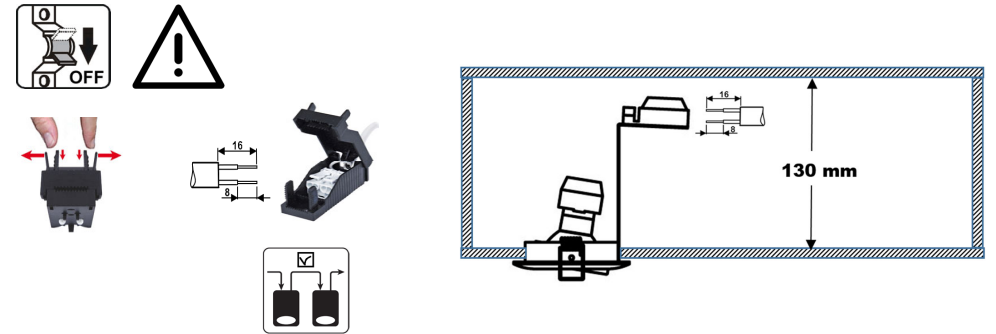

FR	Ne jetez pas vos déchets électriques avec les déchets ménagers. Confiez votre appareil à votre centre de recyclage pour son traitement approprié.	Suivez la fiche d'instructions pour garantir un fonctionnement fiable et sécurisé. À conserver pour consultation ultérieure. Les produits doivent être installés par un électricien qualifié conformément aux normes internationales de câblage.
EN	Waste electrical products must not be disposed of with household waste. This tool should be taken to your recycling center for safe treatment.	Follow Instruction Sheet to ensure safe and reliable operation. Retain for future reference. Products should be installed by a qualified Electrician in accordance with International Wiring Regulations.
DE	Dieses Gerät darf nicht mit dem Hausmüll/Restmüll entsorgt werden. Das Altgerät nur in einer öffentlichen Sammelstelle abgeben.	Die Gebrauchsanweisung befolgen, damit der sichere und zuverlässige Betrieb gewährleistet ist. Zum späteren Nachschlagen aufheben. Die Produkte müssen von einem qualifizierten Elektriker in Übereinstimmung mit den relevanten Vorschriften installiert werden.
IT	I rifiuti elettrici non devono essere smaltiti con i rifiuti domestici. Questo strumento deve essere portato al centro di riciclaggio per un trattamento sicuro.	Seguire il foglio delle istruzioni per garantire il funzionamento sicuro e affidabile. Conservare per riferimento futuro. I prodotti devono essere installati da un elettricista qualificato conformemente alle normative internazionali sui cablaggi.
ES	Los productos eléctricos de desecho no deben ser eliminados con residuos domésticos. Esta herramienta debe ser llevada a su centro de reciclaje para un tratamiento seguro.	Siga la hoja de instrucciones para garantizar la seguridad y un funcionamiento fiable. Consérvela para utilizarla como material de referencia en el futuro. Los productos los debe instalar un técnico electricista cualificado en virtud de las normativas internacionales en materia de cableado.