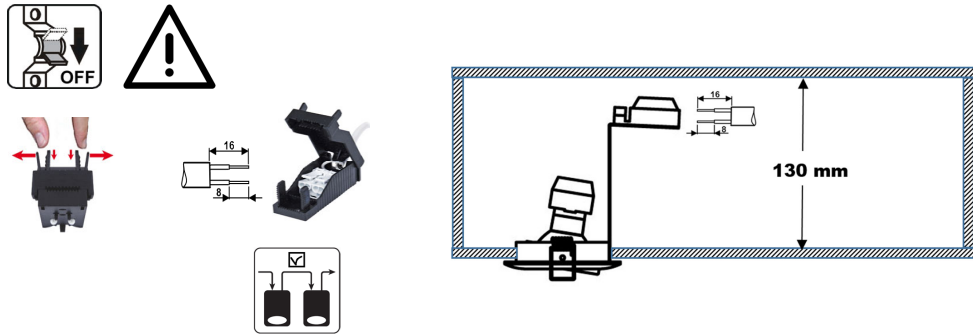

	<h1 style="text-align: center;">GALAXY</h1>			Code / Réf		
				4890	4891	
					4892	4902

220-240V~50/60Hz	 GU10-50W Max	850°C	IK02	IP 20							
------------------	---	-------	------	-------	---	---	---	---	---	---	---

GU10-50W Max

	<h1 style="text-align: center;">GALAXY</h1>			Code / Réf		
				4890	4891	
					4892	4902

220-240V~50/60Hz	 GU10-50W Max	850°C	IK02	IP 20							
------------------	---	-------	------	-------	---	---	---	---	---	---	---