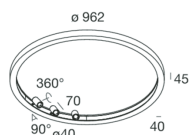

HALOS SPOT

109708.22

novalux
ITALIAN LIGHTING DESIGN SINCE 1948

Features

Use: Indoor
Type of installation: SUSPENDED, CEILING MOUNTED
Emission: INTERNAL
Optics: OPALE/SPOT
Beam: 40°
Colour: GOLD
Dimming: WITH ACCESSORY
Emergency: NO
L: Ø 962mm
A: 40mm
H: 45mm
Made in: ITALY
Warranty: 5 years
Weight: 6.8kg