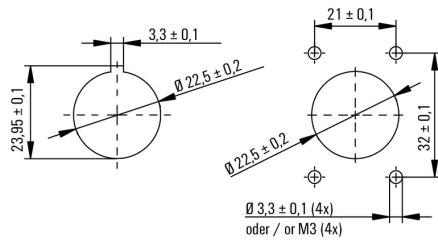

IE-BS-V04P-RJ45-C

Weidmüller Interface GmbH & Co. KG
Klingenbergstraße 26
D-32758 Detmold
Germany

www.weidmueller.com

Dessins**Découpe de montage**

Mounting cut-out: 1. With central screw connection / 2. For mounting with four M3 screws