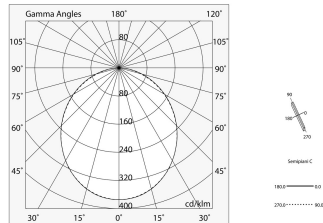

LUCKY MAXI

106211.02 + 106220.99

novalux
ITALIAN LIGHTING DESIGN SINCE 1948

Features

Use: Indoor
Type of installation: SUSPENDED, CEILING MOUNTED
Emission: DIRECT
Optics: OPAL
Colour: BLACK
Dimming: PUSH, DALI
Emergency: NO
L: 1800mm
A: 97mm
H: 90mm
Made in: ITALY
Warranty: 5 years
Weight: 6.5kg

Tech data

Luminaire input power: 61.25W
Luminaire luminous flux: 3356lm
IP: 40
Insulation class: I
Supply voltage: 220-240V 50/60Hz
SELV: Si

Source

Light source: LED
Source power: 54W
Source luminous flux: 7560lm
Colour temperature: 4000K
CRI: >90
Colour tolerance: 3 Step MacAdam
LED lifespan: 50000h L80 B20

Compliance

CEI EN 60598-1:2015 + A11:2009. IEC 60598-2:2015 2-1

Standards

Photobiological risk: RISK GROUP 0 Certified fixture in EXEMPT GROUP, in accordance with CEI EN 62471:2010-01, IEC TR 62778:2014.
CAM edilizia: The product complies with the requirements for public buildings, ministerial decree of 23rd June 2022 n.256.

[View more product info](#)

Novalux S.r.l. via Marzabotto, 2 40050 Funo di Argelato (BO) Italy
Tel: +39 051 860558 · Fax +39 051 6647859 · Mail: info@novalux.it · VAT number 00536541204 · novalux.com
Company subject to the management and coordination by SLV GmbH

This technical data sheet is owned by Novalux S.r.l., all rights reserved. Novalux S.r.l. reserves the right to make changes without prior notice.