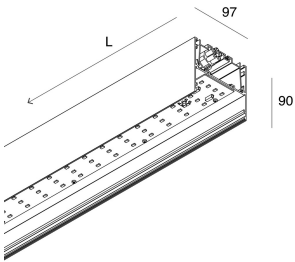

LUCKY MAXI

106211.02 + 106220.99

novalux
ITALIAN LIGHTING DESIGN SINCE 1948

Features

Use: Indoor
Type of installation: SUSPENDED, CEILING MOUNTED
Emission: DIRECT
Optics: OPAL
Colour: BLACK
Dimming: PUSH, DALI
Emergency: NO
L: 1800mm
A: 97mm
H: 90mm
Made in: ITALY
Warranty: 5 years
Weight: 6.5kg