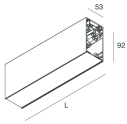

HERO B

1087C4.20

novalux
ITALIAN LIGHTING DESIGN SINCE 1948

COMPLETION ACCESSORIES

HERO B: MOD.CIECO 250 CAF

1087A3.20