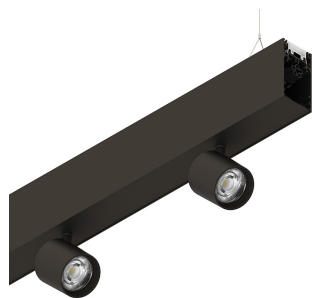

## Features

Use: Indoor  
Type of installation: SUSPENDED  
Emission: DIRECT/INDIRECT  
Optics: SPOT  
Beam: 34°  
Colour: CAFFE  
Dimming: ON/OFF  
Emergency: NO  
L: 1120mm  
A: 53mm  
H: 92mm  
Made in: ITALY  
Warranty: 5 years  
Weight: 2.5kg