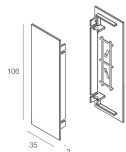

RECTA

111415.02

novalux
ITALIAN LIGHTING DESIGN SINCE 1948

COMPLETION ACCESSORIES

RECTA: COPPIA TESTATE NE

111428.02